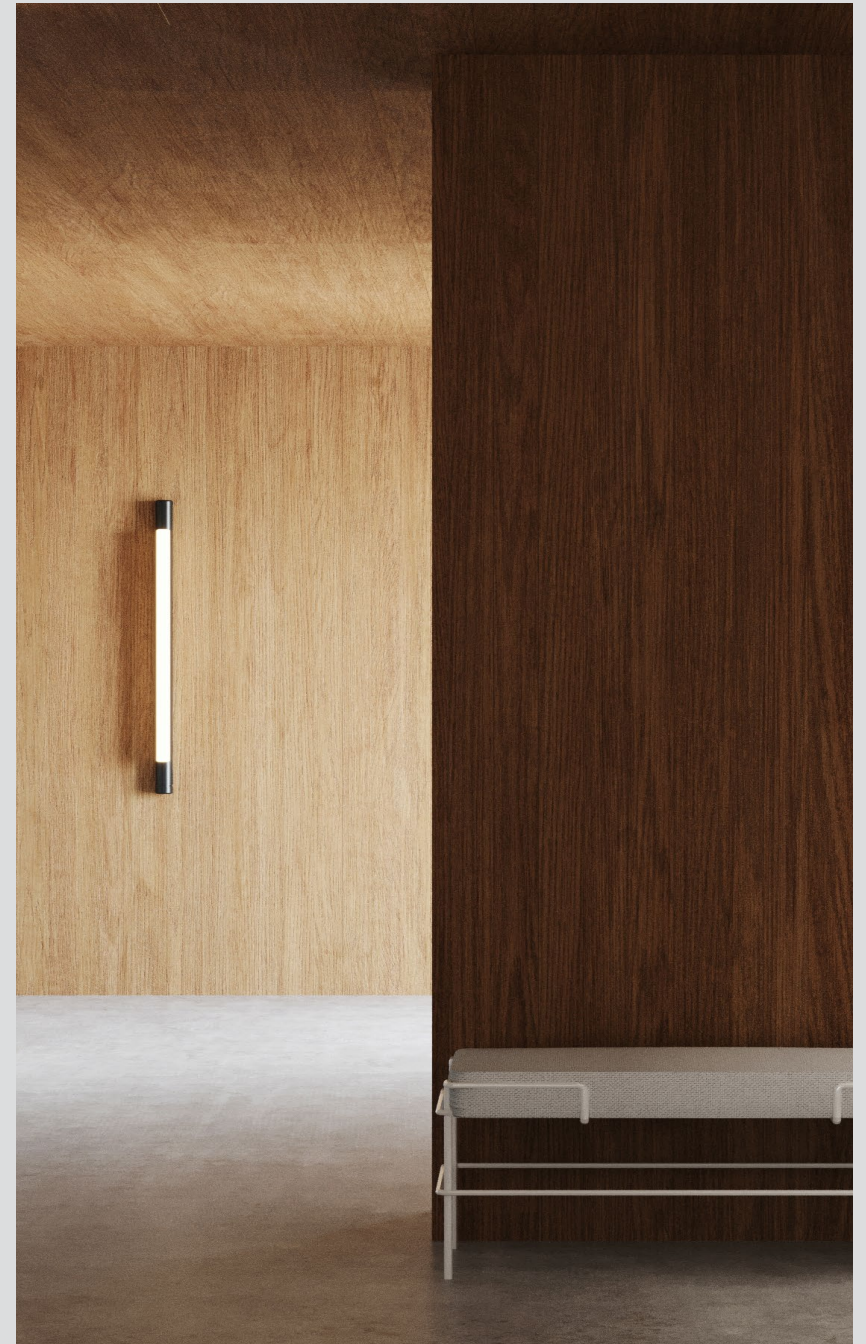

## About the Pipeline Ceiling/Wall

---

Designed to serve and enhance architectural spaces, the Pipeline Ceiling/Wall provides accent lighting while becoming an integral element of the space itself. As a surface mounted luminaire, its space efficiency meets the technical specifications of tighter spaces: lower ceiling, corners and corridors, or the need for wall mounted light.

The Pipeline Ceiling/Wall is a new take on the original Pipeline series. The series' backbone is a singular linear light section, available in two different lengths, which can be arranged individually, sequentially or connected in a mix of sizes and connecting styles.

## Pipeline Ceiling/Wall

For more information please click  
the links below:

---

**PRESS PACK**

---

**[andlight.ca](http://andlight.ca)**

---

**[media@andlight.ca](mailto:media@andlight.ca)**

**PIPELINE** – CEILING/WALL, 40, BLACK