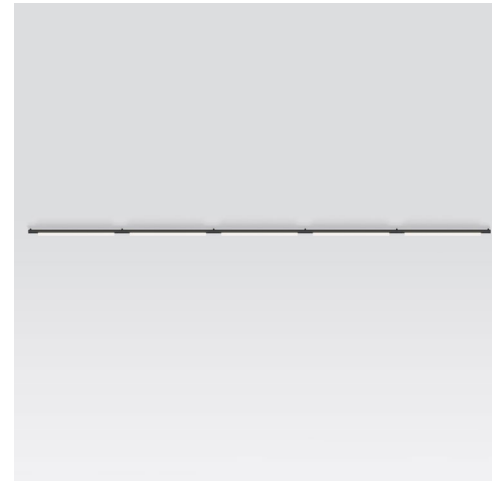

## About the Pipeline Ceiling/Wall

---

Designed to serve and enhance architectural spaces, the Pipeline Ceiling/Wall provides accent lighting while becoming an integral element of the space itself. As a surface mounted luminaire, its space efficiency meets the technical specifications of tighter spaces: lower ceiling, corners and corridors, or the need for wall mounted light.

The Pipeline Ceiling/Wall is a new take on the original Pipeline series. The series' backbone is a singular linear light section, available in two different lengths, which can be arranged individually, sequentially or connected in a mix of sizes and connecting styles.

## PIPELINE CEILING/WALL – LINEAR SERIES

40

125

125.2

125.3

125.4

125.5

Much like a brushstroke  
on a blank canvas,  
the Pipeline Ceiling/  
Wall draws light on  
architectural spaces.

—Caine Heintzman, Designer

PIPELINE - CEILING/WALL, 125.3, BLACK, 125, BLACK

**PIPELINE** - CEILING/WALL, 125, CM2, WHITE