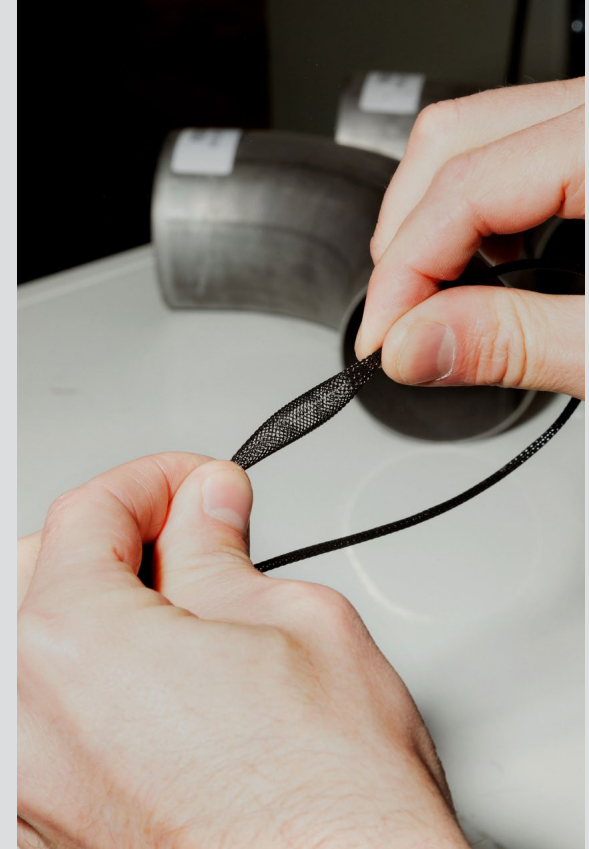

About the Studio

“We like to consider adaptability in all aspects of a design. We work hard to develop luminaires that offer diversity in form and finish in order to fulfill the widest range of applications. We believe that elements of flexibility can improve the quality of a product.”

—Matt Davis, Co-founder & Owner

ANDlight, decorative luminaire design and manufacturer.

Born from a desire to produce functional lighting, luminaire design and manufacturer ANDlight aims to create honest products. With an authentic approach to the design process, the production, and the way of conducting business, ANDlight has established itself as a brand with substance since its launch in 2014. It proposes approachable products that are timeless in form and reliability, refined in aesthetics, with an astutely applied touch of playfulness.

ANDlight’s luminaires are designed, built and assembled in their native Vancouver, Canada.