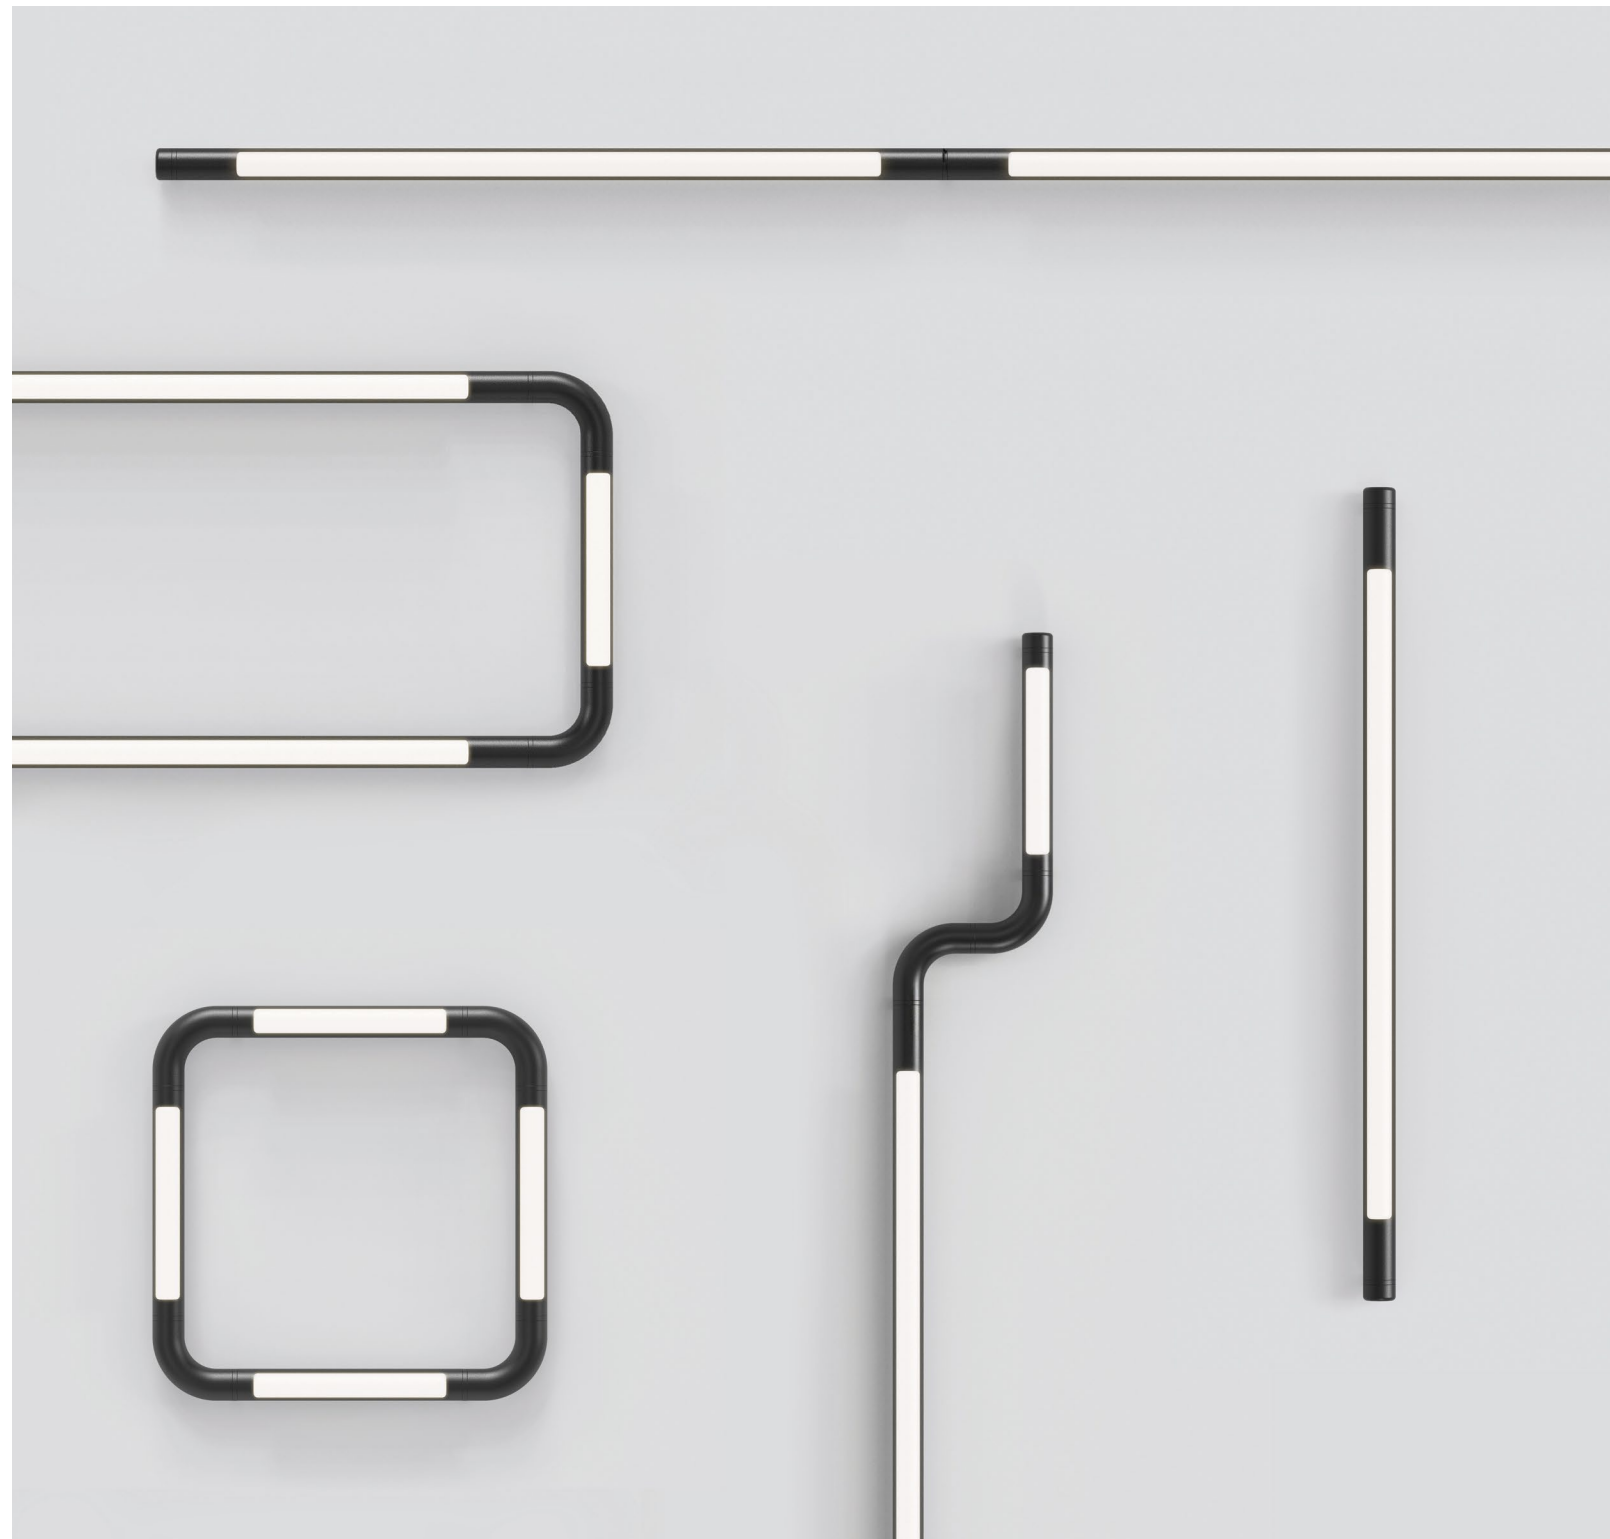

About the Pipeline Ceiling/Wall

Designed to serve and enhance architectural spaces, the Pipeline Ceiling/Wall provides accent lighting while becoming an integral element of the space itself. As a surface mounted luminaire, its space efficiency meets the technical specifications of tighter spaces: lower ceiling, corners and corridors, or the need for wall mounted light.

The Pipeline Ceiling/Wall is a new take on the original Pipeline series. The series' backbone is a singular linear light section, available in two different lengths, which can be arranged individually, sequentially or connected in a mix of sizes and connecting styles.

The ingenuity of the components of the Pipeline series enable it to follow the contours of any given space, and discreetly present itself as an intrinsic component of the architecture. The collection proposes a series of standard arrangements but can be further configured into customized arrangements to suit any space.