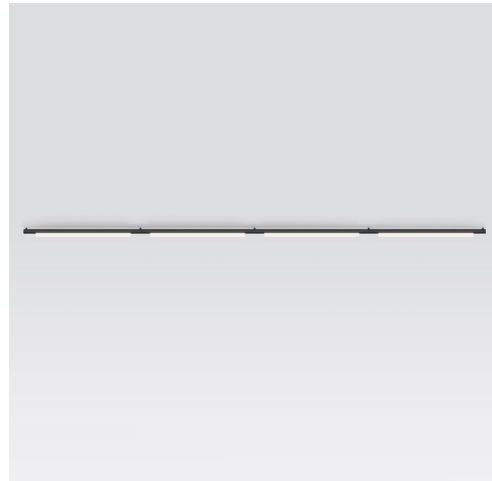

## About the Pipeline Ceiling/Wall

---

Designed to serve and enhance architectural spaces, the Pipeline Ceiling/Wall provides accent lighting while becoming an integral element of the space itself. As a surface mounted luminaire, its space efficiency meets the technical specifications of tighter spaces: lower ceiling, corners and corridors, or the need for wall mounted light.

The Pipeline Ceiling/Wall is a new take on the original Pipeline series. The series' backbone is a singular linear light section, available in two different lengths, which can be arranged individually, sequentially or connected in a mix of sizes and connecting styles.

## PIPELINE CEILING/WALL – LINEAR SERIES

40

125

125.2

125.3

125.4

125.5