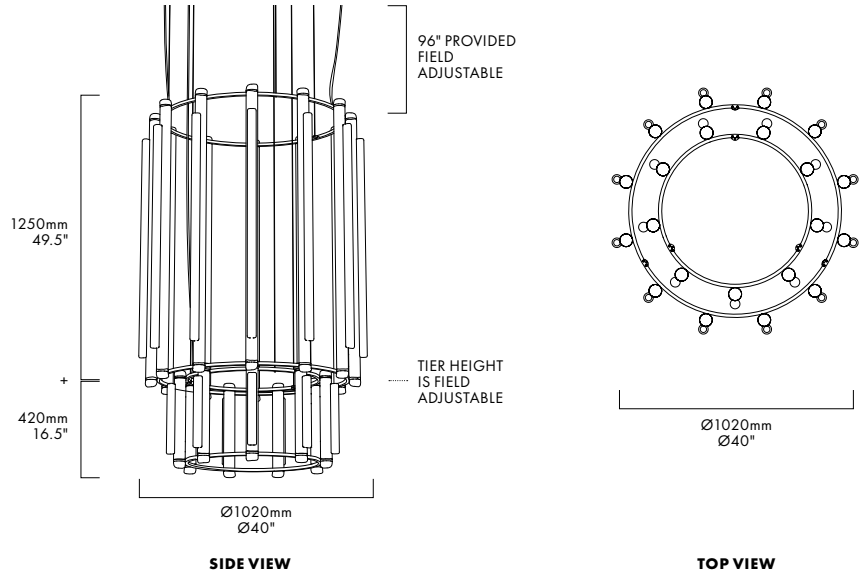

PIPELINE CHANDELIER 9 – PENDANT

CAINE HEINTZMAN / 2019

PIP-CHA-9-P-BK-27-ELV-120

DESCRIPTION

By definition, the Pipeline Chandelier features a cylindrical arrangement of linear illuminated sections cinched by metal hoops. Its carousel like form proposes an unconventional lighting solution, one that radiates and spreads from its concentric structure.

MATERIALS

- Aluminum Body
- Cast Acrylic

MANUFACTURED

Canada

DIMENSIONS

Ø1020 x 1670mm /
Ø40" x 66"

ELECTRICAL

- 12 x 15W + 9 x 5W LED
- 47,000 hour Lifetime
- 90+ CRI
- Input Voltage 100–240V + 277V*
*only available with 0–10 power supply
- Integral 24V DC power supply included
- Dimming Options: ELV, 0–10, Dali