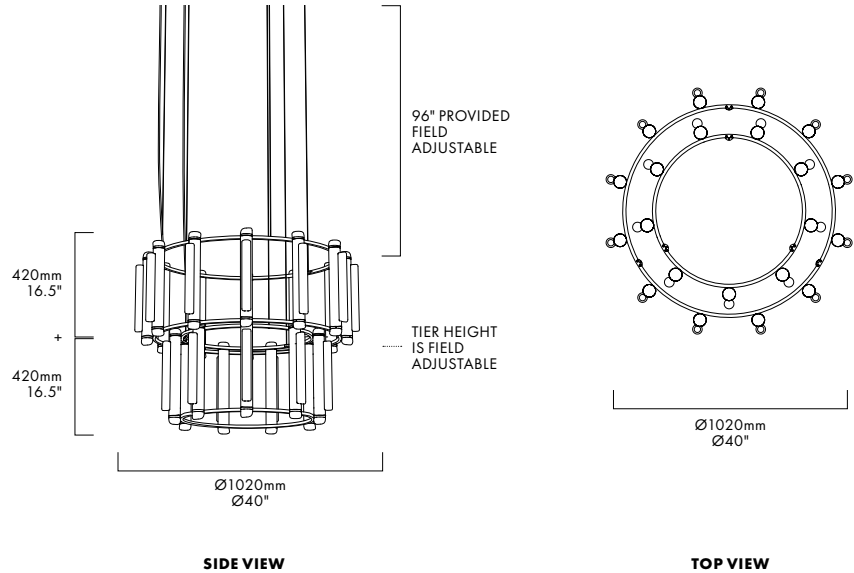

PIPELINE CHANDELIER 8 – PENDANT

CAINE HEINTZMAN / 2019

PIP-CHA-8-P-BK-27-ELV-120

DESCRIPTION

By definition, the Pipeline Chandelier features a cylindrical arrangement of linear illuminated sections cinched by metal hoops. Its carousel like form proposes an unconventional lighting solution, one that radiates and spreads from its concentric structure.

MATERIALS

- Aluminum Body
- Cast Acrylic

MANUFACTURED

Canada

DIMENSIONS

Ø1020 x 840mm /
Ø40" x 33"

ELECTRICAL

- 21 x 5W LED
- 47,000 hour Lifetime
- 90+ CRI
- Input Voltage 100–240V + 277V*
*only available with 0–10 power supply
- Integral 24V DC power supply included
- Dimming Options: ELV, 0–10, Dali