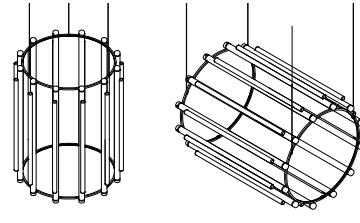

PIPELINE CHANDELIER 8 – PENDANT

CAINE HEINTZMAN / 2019

PIP-CHA-8-P-BK-27-ELV-120

DESCRIPTION

By definition, the Pipeline Chandelier features a cylindrical arrangement of linear illuminated sections cinched by metal hoops. Its carousel like form proposes an unconventional lighting solution, one that radiates and spreads from its concentric structure.

MATERIALS

- Aluminum Body
- Cast Acrylic

MANUFACTURED

Canada

DIMENSIONS

Ø1020 x 840mm /
Ø40" x 33"

ELECTRICAL

- 21 x 5W LED
- 47,000 hour Lifetime
- 90+ CRI
- Input Voltage 100–240V + 277V*
*only available with 0–10 power supply
- Integral 24V DC power supply included
- Dimming Options: ELV, 0–10, Dali

PIP-CHA-2

PIP-CHA-3

PIP-CHA-4

PIP-CHA-5

PIP-CHA-6

TWO-TIER

PIP-CHA-7

PIP-CHA-8