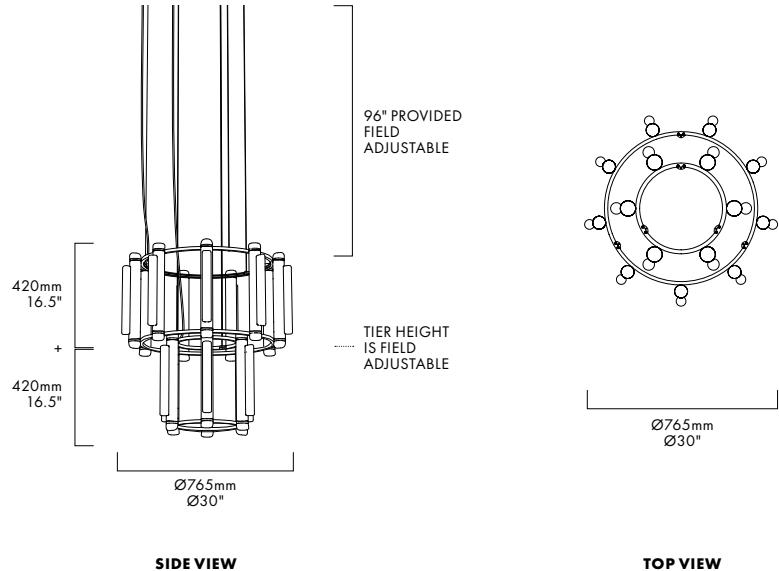

PIPELINE CHANDELIER 7 – PENDANT

CAINE HEINTZMAN / 2019

PIP-CHA-7-P-BK-27-ELV-120

DESCRIPTION

By definition, the Pipeline Chandelier features a cylindrical arrangement of linear illuminated sections cinched by metal hoops. Its carousel like form proposes an unconventional lighting solution, one that radiates and spreads from its concentric structure.

MATERIALS

- Aluminum Body
- Cast Acrylic

MANUFACTURED

Canada

DIMENSIONS

Ø765 x 756mm /
Ø30" x 33"

ELECTRICAL

- 15 x 5W LED
- 47,000 hour Lifetime
- 90+ CRI
- Input Voltage 100–240V + 277V*
*only available with 0–10 power supply
- Integral 24V DC power supply included
- Dimming Options: ELV, 0–10, Dali

COLOUR TEMPERATURE

CERTIFICATIONS

STANDARD FINISHES

DECORATIVE FINISHES

SERIES	MODEL	TYPE	FINISH	CCT	PS	VOLTAGE IN
PIP	CHA-7	P	<input type="checkbox"/> BK (BLACK)	<input type="checkbox"/> 27 (2700K)*	<input type="checkbox"/> ELV*	<input type="checkbox"/> 120
			<input type="checkbox"/> WH (WHITE)	<input type="checkbox"/> 30 (3000K)	<input type="checkbox"/> 010	<input type="checkbox"/> 230
			<input type="checkbox"/> RA (BRUSHED)	<input type="checkbox"/> 35 (3500K)	<input type="checkbox"/> DAL	<input type="checkbox"/> 277**
			<input type="checkbox"/> 41 (4100K*)			
			<input type="checkbox"/> BR (BRASS)			
			<input type="checkbox"/> CP (COPPER)			