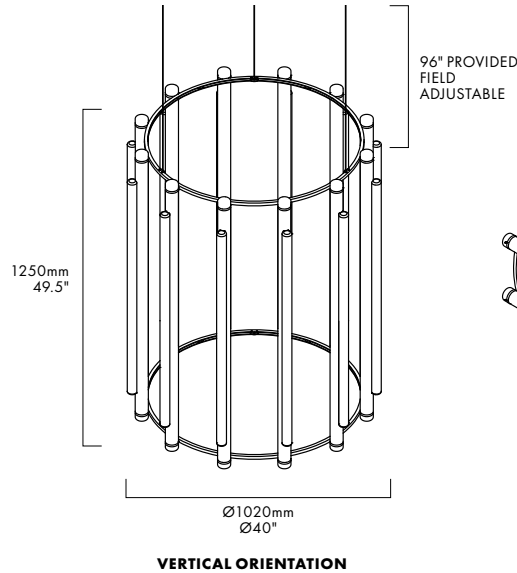

PIPELINE CHANDELIER 6 – PENDANT

CAINE HEINTZMAN / 2019

PIP-CHA-6-P-BK-27-ELV-120

VERTICAL ORIENTATION

HORIZONTAL ORIENTATION

DESCRIPTION

By definition, the Pipeline Chandelier features a cylindrical arrangement of linear illuminated sections cinched by metal hoops. Its carousel like form proposes an unconventional lighting solution, one that radiates and spreads from its concentric structure.

MATERIALS

- Aluminum Body
- Cast Acrylic

MANUFACTURED

Canada

DIMENSIONS

Ø1020 x 1250mm /
Ø40" x 49.5"

ELECTRICAL

- 12 x 15W LED
- 47,000 hour Lifetime
- 90+ CRI
- Input Voltage 100–240V + 277V*
*only available with 0–10 power supply
- Integral 24V DC power supply included
- Dimming Options: ELV, 0–10, Dali