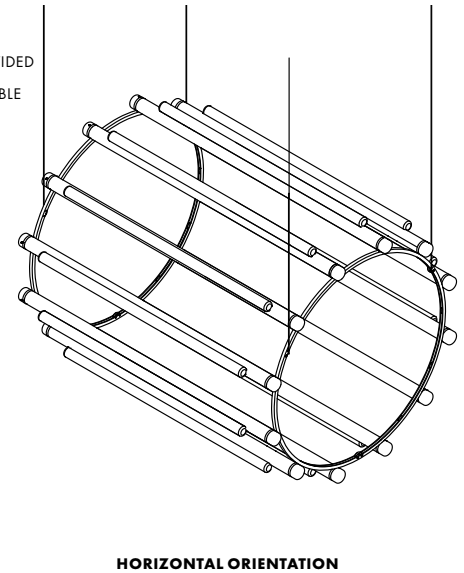

PIPELINE CHANDELIER 6 – PENDANT

CAINE HEINTZMAN / 2019

PIP-CHA-6-P-BK-27-ELV-120

VERTICAL ORIENTATION

HORIZONTAL ORIENTATION

DESCRIPTION

By definition, the Pipeline Chandelier features a cylindrical arrangement of linear illuminated sections cinched by metal hoops. Its carousel like form proposes an unconventional lighting solution, one that radiates and spreads from its concentric structure.

MATERIALS

- Aluminum Body
- Cast Acrylic

MANUFACTURED

Canada

DIMENSIONS

Ø1020 x 1250mm /
Ø40" x 49.5"

ELECTRICAL

- 12 x 15W LED
- 47,000 hour Lifetime
- 90+ CRI
- Input Voltage 100–240V + 277V*
*only available with 0–10 power supply
- Integral 24V DC power supply included
- Dimming Options: ELV, 0–10, Dali