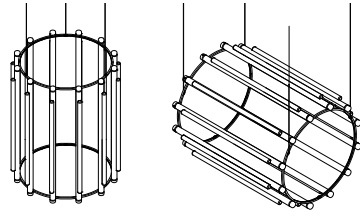

PIPELINE CHANDELIER 6 – PENDANT

CAINE HEINTZMAN / 2019

PIP-CHA-6-P-BK-27-ELV-120

VERTICAL ORIENTATION

HORIZONTAL ORIENTATION

DESCRIPTION

By definition, the Pipeline Chandelier features a cylindrical arrangement of linear illuminated sections cinched by metal hoops. Its carousel like form proposes an unconventional lighting solution, one that radiates and spreads from its concentric structure.

MATERIALS

- Aluminum Body
- Cast Acrylic

MANUFACTURED

Canada

DIMENSIONS

Ø1020 x 1250mm /
Ø40" x 49.5"

ELECTRICAL

- 12 x 15W LED
- 47,000 hour Lifetime
- 90+ CRI
- Input Voltage 100–240V + 277V*
*only available with 0–10 power supply
- Integral 24V DC power supply included
- Dimming Options: ELV, 0–10, Dali

PIP-CHA-2

PIP-CHA-3

PIP-CHA-4

PIP-CHA-5

PIP-CHA-6

TWO-TIER

PIP-CHA-7

PIP-CHA-8