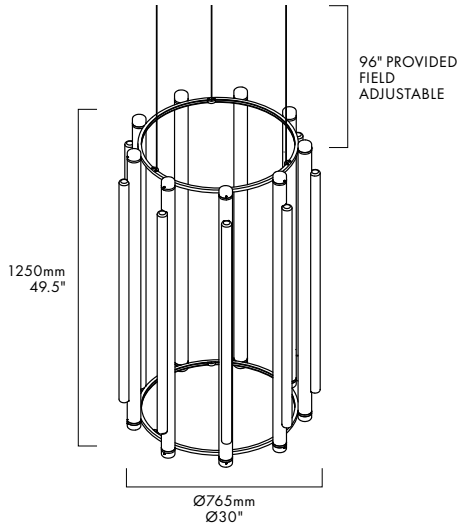

PIPELINE CHANDELIER 5 – PENDANT

CAINE HEINTZMAN / 2019

PIP-CHA-5-P-BK-27-ELV-120

VERTICAL ORIENTATION

HORIZONTAL ORIENTATION

DESCRIPTION

By definition, the Pipeline Chandelier features a cylindrical arrangement of linear illuminated sections cinched by metal hoops. Its carousel like form proposes an unconventional lighting solution, one that radiates and spreads from its concentric structure.

MATERIALS

- Aluminum Body
- Cast Acrylic

MANUFACTURED

Canada

DIMENSIONS

Ø765 x 1250mm /
Ø30" x 49.5"

ELECTRICAL

- 9 x 15W LED
- 47,000 hour Lifetime
- 90+ CRI
- Input Voltage 100-240V + 277V*
*only available with 0-10 power supply
- Integral 24V DC power supply included
- Dimming Options: ELV, 0-10, Dali