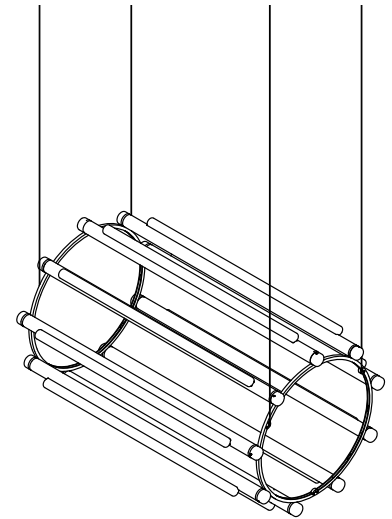

PIPELINE CHANDELIER 5 – PENDANT

CAINE HEINTZMAN / 2019

PIP-CHA-5-P-BK-27-ELV-120

VERTICAL ORIENTATION

HORIZONTAL ORIENTATION

DESCRIPTION

By definition, the Pipeline Chandelier features a cylindrical arrangement of linear illuminated sections cinched by metal hoops. Its carousel like form proposes an unconventional lighting solution, one that radiates and spreads from its concentric structure.

MATERIALS

- Aluminum Body
- Cast Acrylic

MANUFACTURED

Canada

DIMENSIONS

Ø765 x 1250mm /
Ø30" x 49.5"

ELECTRICAL

- 9 x 15W LED
- 47,000 hour Lifetime
- 90+ CRI
- Input Voltage 100-240V + 277V*
*only available with 0-10 power supply
- Integral 24V DC power supply included
- Dimming Options: ELV, 0-10, Dali