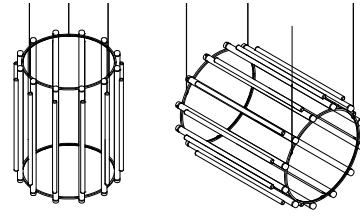

PIPELINE CHANDELIER 5 – PENDANT

CAINE HEINTZMAN / 2019

PIP-CHA-5-P-BK-27-ELV-120

VERTICAL ORIENTATION

HORIZONTAL ORIENTATION

DESCRIPTION

By definition, the Pipeline Chandelier features a cylindrical arrangement of linear illuminated sections cinched by metal hoops. Its carousel like form proposes an unconventional lighting solution, one that radiates and spreads from its concentric structure.

MATERIALS

- Aluminum Body
- Cast Acrylic

MANUFACTURED

Canada

DIMENSIONS

Ø765 x 1250mm /
Ø30" x 49.5"

ELECTRICAL

- 9 x 15W LED
- 47,000 hour Lifetime
- 90+ CRI
- Input Voltage 100-240V + 277V*
*only available with 0-10 power supply
- Integral 24V DC power supply included
- Dimming Options: ELV, 0-10, Dali

PIP-CHA-2

PIP-CHA-3

PIP-CHA-4

PIP-CHA-5

PIP-CHA-6

TWO-TIER

PIP-CHA-7

PIP-CHA-8