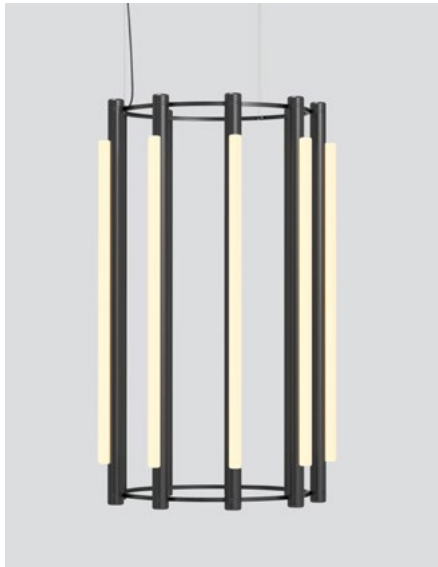

PIPELINE CHANDELIER 5 – PENDANT

CAINE HEINTZMAN / 2019

PIP-CHA-5-P-BK-27-ELV-120

VERTICAL ORIENTATION

HORIZONTAL ORIENTATION

DESCRIPTION

By definition, the Pipeline Chandelier features a cylindrical arrangement of linear illuminated sections cinched by metal hoops. Its carousel like form proposes an unconventional lighting solution, one that radiates and spreads from its concentric structure.

MATERIALS

- Aluminum Body
- Cast Acrylic

MANUFACTURED

Canada

DIMENSIONS

Ø765 x 1250mm /
Ø30" x 49.5"

ELECTRICAL

- 9 x 15W LED
- 47,000 hour Lifetime
- 90+ CRI
- Input Voltage 100-240V + 277V*
*only available with 0-10 power supply
- Integral 24V DC power supply included
- Dimming Options: ELV, 0-10, Dali