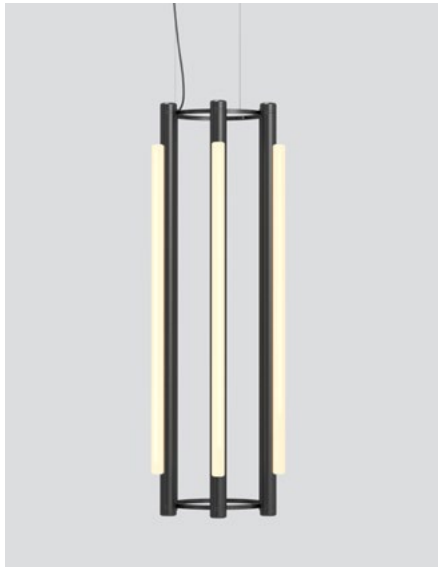

PIPELINE CHANDELIER 4 – PENDANT

CAINE HEINTZMAN / 2019

PIP-CHA-4-P-BK-27-ELV-120

VERTICAL ORIENTATION

HORIZONTAL ORIENTATION

DESCRIPTION

By definition, the Pipeline Chandelier features a cylindrical arrangement of linear illuminated sections cinched by metal hoops. Its carousel like form proposes an unconventional lighting solution, one that radiates and spreads from its concentric structure.

MATERIALS

- Aluminum Body
- Cast Acrylic

MANUFACTURED

Canada

DIMENSIONS

Ø470 x 1250mm /
Ø18.5" x 49.5"

ELECTRICAL

- 6 x 15W LED
- 47,000 hour Lifetime
- 90+ CRI
- Input Voltage 100–240V + 277V*
*only available with 0–10 power supply
- Integral 24V DC power supply included
- Dimming Options: ELV, 0–10, Dali