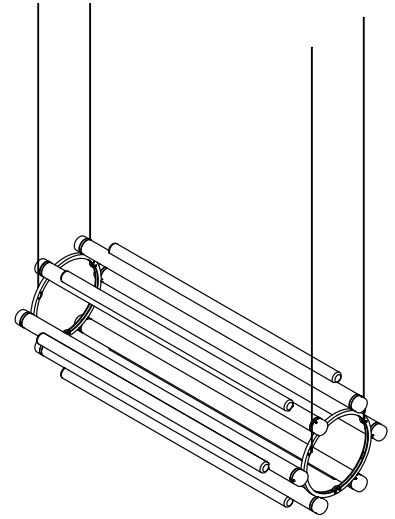

PIPELINE CHANDELIER 4 – PENDANT

CAINE HEINTZMAN / 2019

PIP-CHA-4-P-BK-27-ELV-120

VERTICAL ORIENTATION

HORIZONTAL ORIENTATION

DESCRIPTION

By definition, the Pipeline Chandelier features a cylindrical arrangement of linear illuminated sections cinched by metal hoops. Its carousel like form proposes an unconventional lighting solution, one that radiates and spreads from its concentric structure.

MATERIALS

- Aluminum Body
- Cast Acrylic

MANUFACTURED

Canada

DIMENSIONS

Ø470 x 1250mm /
Ø18.5" x 49.5"

ELECTRICAL

- 6 x 15W LED
- 47,000 hour Lifetime
- 90+ CRI
- Input Voltage 100–240V + 277V*
*only available with 0–10 power supply
- Integral 24V DC power supply included
- Dimming Options: ELV, 0–10, Dali