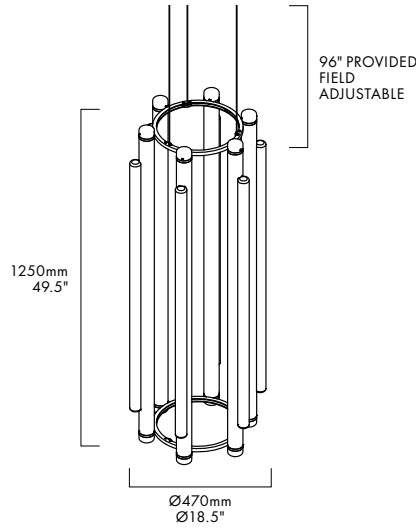

PIPELINE CHANDELIER 4 – PENDANT

CAINE HEINTZMAN / 2019

PIP-CHA-4-P-BK-27-ELV-120

VERTICAL ORIENTATION

HORIZONTAL ORIENTATION

DESCRIPTION

By definition, the Pipeline Chandelier features a cylindrical arrangement of linear illuminated sections cinched by metal hoops. Its carousel like form proposes an unconventional lighting solution, one that radiates and spreads from its concentric structure.

MATERIALS

- Aluminum Body
- Cast Acrylic

MANUFACTURED

Canada

DIMENSIONS

Ø470 x 1250mm /
Ø18.5" x 49.5"

ELECTRICAL

- 6 x 15W LED
- 47,000 hour Lifetime
- 90+ CRI
- Input Voltage 100–240V + 277V*
*only available with 0–10 power supply
- Integral 24V DC power supply included
- Dimming Options: ELV, 0–10, Dali