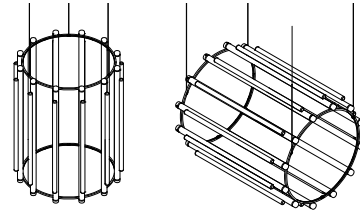

PIPELINE CHANDELIER 4 – PENDANT

CAINE HEINTZMAN / 2019

PIP-CHA-4-P-BK-27-ELV-120

VERTICAL ORIENTATION

HORIZONTAL ORIENTATION

DESCRIPTION

By definition, the Pipeline Chandelier features a cylindrical arrangement of linear illuminated sections cinched by metal hoops. Its carousel like form proposes an unconventional lighting solution, one that radiates and spreads from its concentric structure.

MATERIALS

- Aluminum Body
- Cast Acrylic

MANUFACTURED

Canada

DIMENSIONS

Ø470 x 1250mm /
Ø18.5" x 49.5"

ELECTRICAL

- 6 x 15W LED
- 47,000 hour Lifetime
- 90+ CRI
- Input Voltage 100–240V + 277V*
*only available with 0–10 power supply
- Integral 24V DC power supply included
- Dimming Options: ELV, 0–10, Dali

PIP-CHA-2

PIP-CHA-3

PIP-CHA-4

PIP-CHA-5

PIP-CHA-6

TWO-TIER

PIP-CHA-7

PIP-CHA-8