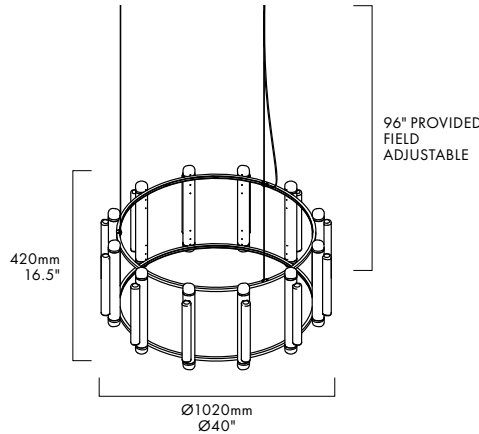

PIPELINE CHANDELIER 3 – PENDANT

CAINE HEINTZMAN / 2019

PIP-CHA-3-P-BK-27-ELV-120

VERTICAL ORIENTATION

HORIZONTAL ORIENTATION

DESCRIPTION

By definition, the Pipeline Chandelier features a cylindrical arrangement of linear illuminated sections cinched by metal hoops. Its carousel like form proposes an unconventional lighting solution, one that radiates and spreads from its concentric structure.

MATERIALS

- Aluminum Body
- Cast Acrylic

MANUFACTURED

Canada

DIMENSIONS

Ø1020 x 420mm /
Ø40" x 16.5"

ELECTRICAL

- 12 x 5W LED
- 47,000 hour Lifetime
- 90+ CRI
- Input Voltage 100–240V + 277V*
- *only available with 0–10 power supply
- Integral 24V DC power supply included
- Dimming Options: ELV, 0–10, Dali