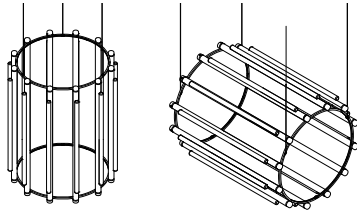

PIPELINE CHANDELIER 3 – PENDANT

CAINE HEINTZMAN / 2019

PIP-CHA-3-P-BK-27-ELV-120

VERTICAL ORIENTATION

HORIZONTAL ORIENTATION

DESCRIPTION

By definition, the Pipeline Chandelier features a cylindrical arrangement of linear illuminated sections cinched by metal hoops. Its carousel like form proposes an unconventional lighting solution, one that radiates and spreads from its concentric structure.

MATERIALS

- Aluminum Body
- Cast Acrylic

MANUFACTURED

Canada

DIMENSIONS

Ø1020 x 420mm /
Ø40" x 16.5"

ELECTRICAL

- 12 x 5W LED
- 47,000 hour Lifetime
- 90+ CRI
- Input Voltage 100–240V + 277V*
- *only available with 0–10 power supply
- Integral 24V DC power supply included
- Dimming Options: ELV, 0–10, Dali

PIP-CHA-2

PIP-CHA-3

PIP-CHA-4

PIP-CHA-5

PIP-CHA-6

TWO-TIER

PIP-CHA-7

PIP-CHA-8