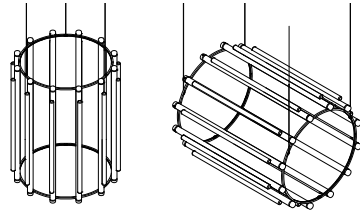

PIPELINE CHANDELIER 2 – PENDANT

CAINE HEINTZMAN / 2019

PIP-CHA-2-P-BK-27-ELV-120

VERTICAL ORIENTATION

HORIZONTAL ORIENTATION

DESCRIPTION

By definition, the Pipeline Chandelier features a cylindrical arrangement of linear illuminated sections cinched by metal hoops. Its carousel like form proposes an unconventional lighting solution, one that radiates and spreads from its concentric structure.

MATERIALS

- Aluminum Body
- Cast Acrylic

MANUFACTURED

Canada

DIMENSIONS

Ø 765 x 420mm /
Ø30" x 16.5"

ELECTRICAL

- 9 x 5W LED
- 47,000 hour Lifetime
- 90+ CRI
- Input Voltage 100–240V + 277V*
- *only available with 0–10 power supply
- Integral 24V DC power supply included
- Dimming Options: ELV, 0–10, Dali

PIP-CHA-2

PIP-CHA-3

PIP-CHA-4

PIP-CHA-5

PIP-CHA-6

TWO-TIER

PIP-CHA-7

PIP-CHA-8