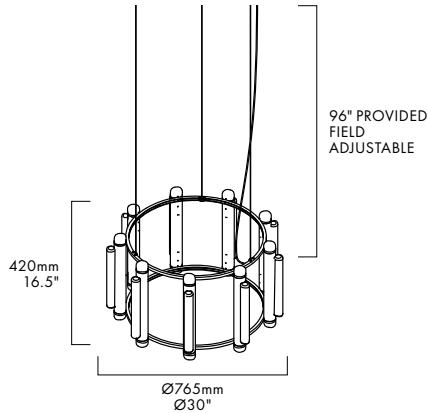

PIPELINE CHANDELIER 2 – PENDANT

CAINE HEINTZMAN / 2019

PIP-CHA-2-P-BK-27-ELV-120

VERTICAL ORIENTATION

HORIZONTAL ORIENTATION

DESCRIPTION

By definition, the Pipeline Chandelier features a cylindrical arrangement of linear illuminated sections cinched by metal hoops. Its carousel like form proposes an unconventional lighting solution, one that radiates and spreads from its concentric structure.

MATERIALS

- Aluminum Body
- Cast Acrylic

MANUFACTURED

Canada

DIMENSIONS

Ø 765 x 420mm /
Ø30" x 16.5"

ELECTRICAL

- 9 x 5W LED
- 47,000 hour Lifetime
- 90+ CRI
- Input Voltage 100–240V + 277V*
- *only available with 0–10 power supply
- Integral 24V DC power supply included
- Dimming Options: ELV, 0–10, Dali