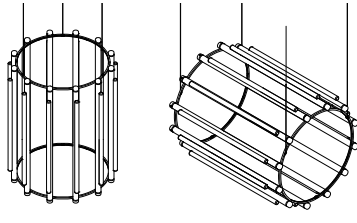

PIPELINE CHANDELIER 12 – PENDANT

CAINE HEINTZMAN / 2019

PIP-CHA-12-P-BK-27-ELV-120

DESCRIPTION

By definition, the Pipeline Chandelier features a cylindrical arrangement of linear illuminated sections cinched by metal hoops. Its carousel like form proposes an unconventional lighting solution, one that radiates and spreads from its concentric structure.

PIP-CHA-2

PIP-CHA-3

PIP-CHA-4

PIP-CHA-5

PIP-CHA-6

TWO-TIER

PIP-CHA-7

PIP-CHA-8