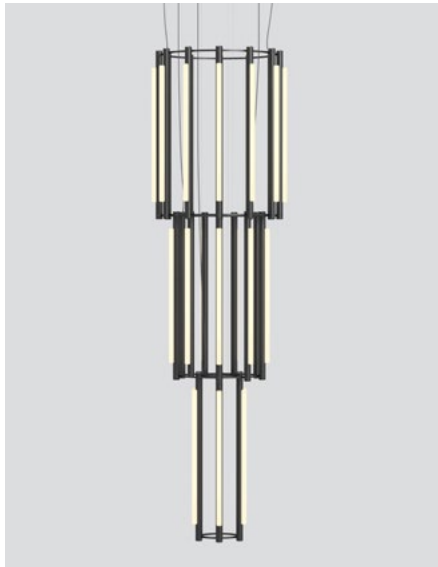

PIPELINE CHANDELIER 12 – PENDANT

CAINE HEINTZMAN / 2019

PIP-CHA-12-P-BK-27-ELV-120

DESCRIPTION

By definition, the Pipeline Chandelier features a cylindrical arrangement of linear illuminated sections cinched by metal hoops. Its carousel like form proposes an unconventional lighting solution, one that radiates and spreads from its concentric structure.

MATERIALS

- Aluminum Body
- Cast Acrylic

MANUFACTURED

Canada

DIMENSIONS

Ø1020 x 3750mm /
Ø40" x 148.5"

COLOUR TEMPERATURE

STANDARD FINISHES

DECORATIVE FINISHES

ELECTRICAL

- 27 x 15W LED
- 47,000 hour Lifetime
- 90+ CRI
- Input Voltage 100-240V + 277V*

*only available with 0-10 power supply

- Integral 24V DC power supply included
- Dimming Options: ELV, 0-10, Dali