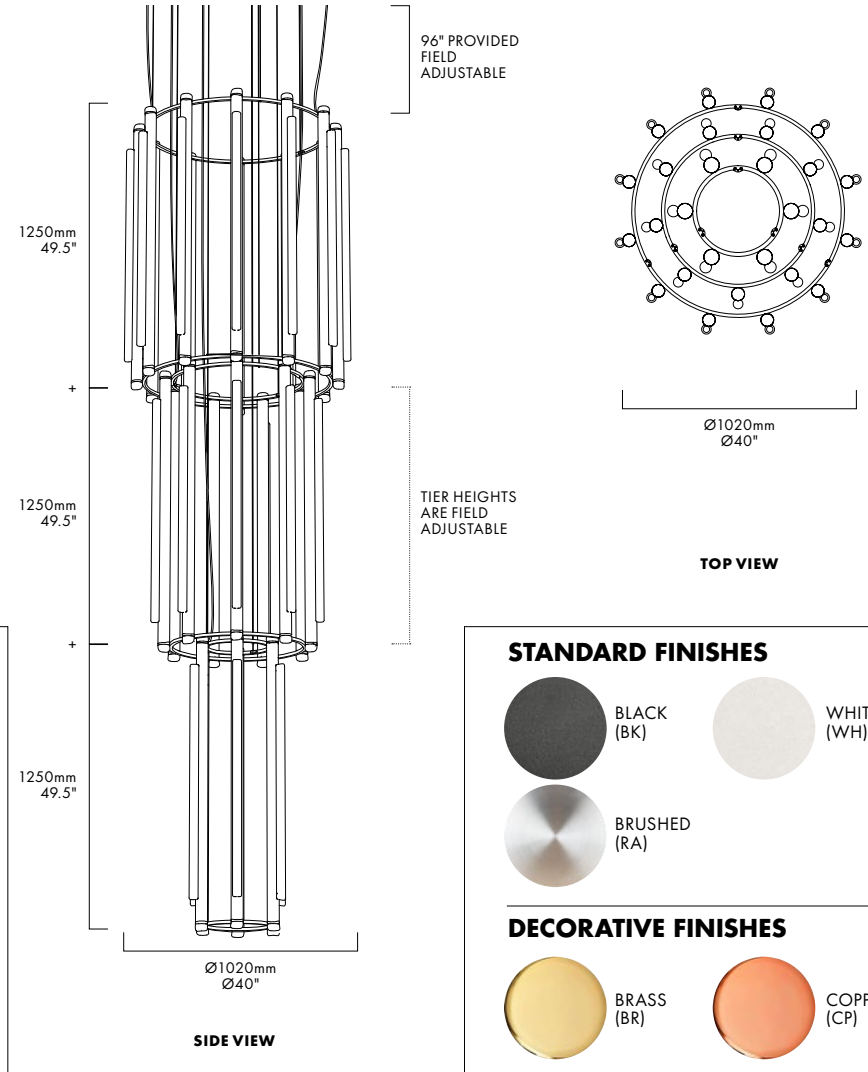

PIPELINE CHANDELIER 12 – PENDANT

CAINE HEINTZMAN / 2019

PIP-CHA-12-P-BK-27-ELV-120

DESCRIPTION

By definition, the Pipeline Chandelier features a cylindrical arrangement of linear illuminated sections cinched by metal hoops. Its carousel like form proposes an unconventional lighting solution, one that radiates and spreads from its concentric structure.

MATERIALS

- Aluminum Body
- Cast Acrylic

MANUFACTURED

Canada

DIMENSIONS

Ø1020 x 3750mm /
Ø40" x 148.5"

COLOUR TEMPERATURE

STANDARD FINISHES

DECORATIVE FINISHES

ELECTRICAL

- 27 x 15W LED
- 47,000 hour Lifetime
- 90+ CRI
- Input Voltage 100-240V + 277V*

*only available with 0-10 power supply

- Integral 24V DC power supply included
- Dimming Options: ELV, 0-10, Dali