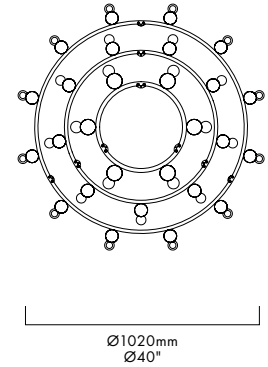

## DESCRIPTION

By definition, the Pipeline Chandelier features a cylindrical arrangement of linear illuminated sections cinched by metal hoops. Its carousel like form proposes an unconventional lighting solution, one that radiates and spreads from its concentric structure.

## DIMENSIONS

Ø1020 x 2090mm /  
Ø40" x 82.5"