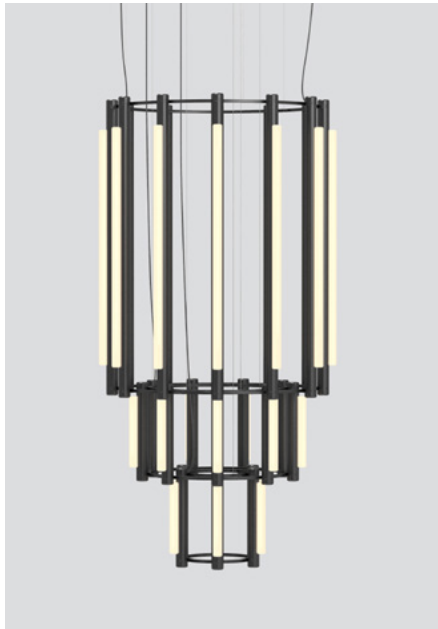

# PIPELINE CHANDELIER 11 – PENDANT

CAINE HEINTZMAN / 2019

PIP-CHA-11-P-BK-27-ELV-120

## DESCRIPTION

By definition, the Pipeline Chandelier features a cylindrical arrangement of linear illuminated sections cinched by metal hoops. Its carousel like form proposes an unconventional lighting solution, one that radiates and spreads from its concentric structure.

## MATERIALS

- Aluminum Body
- Cast Acrylic

## DIMENSIONS

Ø1020 x 2090mm /  
Ø40" x 82.5"