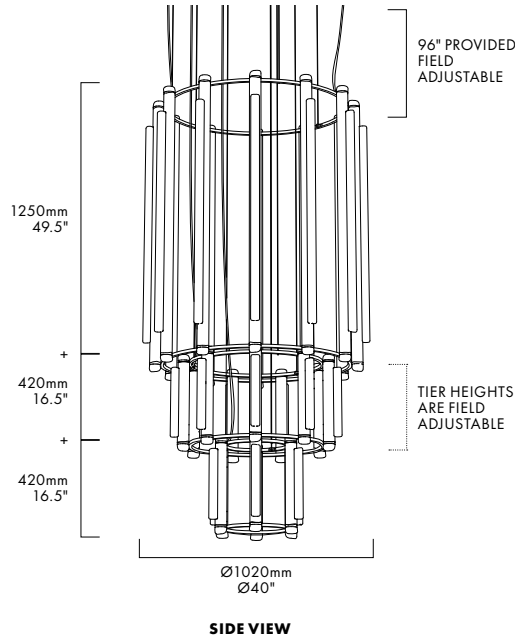

## DESCRIPTION

By definition, the Pipeline Chandelier features a cylindrical arrangement of linear illuminated sections cinched by metal hoops. Its carousel like form proposes an unconventional lighting solution, one that radiates and spreads from its concentric structure.

## DIMENSIONS

Ø1020 x 2090mm /  
Ø40" x 82.5"