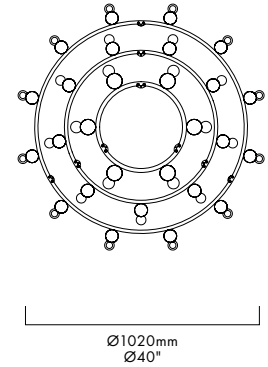

PIPELINE CHANDELIER 10 – PENDANT

CAINE HEINTZMAN / 2019

PIP-CHA-10-P-BK-27-ELV-120

TOP VIEW

DESCRIPTION

By definition, the Pipeline Chandelier features a cylindrical arrangement of linear illuminated sections cinched by metal hoops. Its carousel like form proposes an unconventional lighting solution, one that radiates and spreads from its concentric structure.

MATERIALS

- Aluminum Body
- Cast Acrylic

MANUFACTURED

Canada

DIMENSIONS

Ø1020 x 1260mm /
Ø40" x 49.5"

ELECTRICAL

- 27 x 5W LED
- 47,000 hour Lifetime
- 90+ CRI
- Input Voltage 100–240V + 277V*
*only available with 0–10 power supply
- Integral 24V DC power supply included
- Dimming Options: ELV, 0–10, Dali