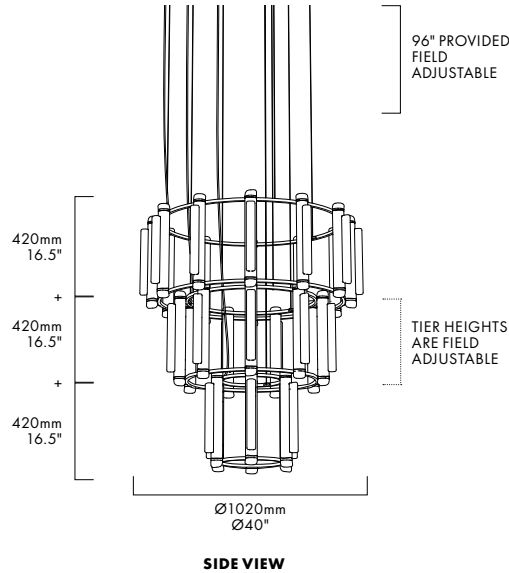

PIPELINE CHANDELIER 10 – PENDANT

CAINE HEINTZMAN / 2019

PIP-CHA-10-P-BK-27-ELV-120

TOP VIEW

DESCRIPTION

By definition, the Pipeline Chandelier features a cylindrical arrangement of linear illuminated sections cinched by metal hoops. Its carousel like form proposes an unconventional lighting solution, one that radiates and spreads from its concentric structure.

MATERIALS

- Aluminum Body
- Cast Acrylic

MANUFACTURED

Canada

DIMENSIONS

Ø1020 x 1260mm /
Ø40" x 49.5"

ELECTRICAL

- 27 x 5W LED
- 47,000 hour Lifetime
- 90+ CRI
- Input Voltage 100–240V + 277V*
*only available with 0–10 power supply
- Integral 24V DC power supply included
- Dimming Options: ELV, 0–10, Dali