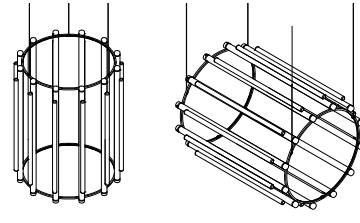

PIPELINE CHANDELIER 10 – PENDANT

CAINE HEINTZMAN / 2019

PIP-CHA-10-P-BK-27-ELV-120

TOP VIEW

DESCRIPTION

By definition, the Pipeline Chandelier features a cylindrical arrangement of linear illuminated sections cinched by metal hoops. Its carousel like form proposes an unconventional lighting solution, one that radiates and spreads from its concentric structure.

MATERIALS

- Aluminum Body
- Cast Acrylic

MANUFACTURED

Canada

DIMENSIONS

Ø1020 x 1260mm /
Ø40" x 49.5"

ELECTRICAL

- 27 x 5W LED
- 47,000 hour Lifetime
- 90+ CRI
- Input Voltage 100–240V + 277V*
*only available with 0–10 power supply
- Integral 24V DC power supply included
- Dimming Options: ELV, 0–10, Dali

PIP-CHA-2

PIP-CHA-3

PIP-CHA-4

PIP-CHA-5

PIP-CHA-6

TWO-TIER

PIP-CHA-7

PIP-CHA-8