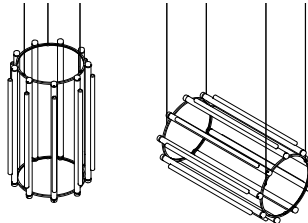

PIPELINE CHANDELIER 10 – PENDANT

CAINE HEINTZMAN / 2019

PIP-CHA-10-P-BK-27-ELV-120

TOP VIEW

DESCRIPTION

By definition, the Pipeline Chandelier features a cylindrical arrangement of linear illuminated sections cinched by metal hoops. Its carousel like form proposes an unconventional lighting solution, one that radiates and spreads from its concentric structure.

MATERIALS

- Aluminum Body
- Cast Acrylic

MANUFACTURED

Canada

DIMENSIONS

Ø1020 x 1260mm /
Ø40" x 49.5"

ELECTRICAL

- 27 x 5W LED
- 47,000 hour Lifetime
- 90+ CRI
- Input Voltage 100–240V + 277V*
*only available with 0–10 power supply
- Integral 24V DC power supply included
- Dimming Options: ELV, 0–10, Dali

PIP-CHA-2

PIP-CHA-3

PIP-CHA-4

PIP-CHA-5

PIP-CHA-6

TWO-TIER

PIP-CHA-7

PIP-CHA-8

PIP-CHA-9

THREE-TIER

PIP-CHA-10

PIP-CHA-11

PIP-CHA-12

CUSTOM AVAILABLE

Pipeline Chandelier can be expanded further than the shown options. For custom arrangements and special projects, please contact info@andlight.ca