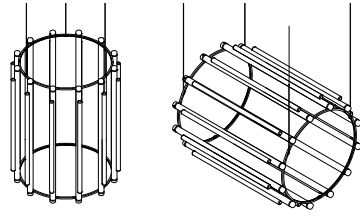

PIPELINE CHANDELIER 1 – PENDANT

CAINE HEINTZMAN / 2019

PIP-CHA-1-P-BK-27-ELV-120

VERTICAL ORIENTATION

HORIZONTAL ORIENTATION

DESCRIPTION

By definition, the Pipeline Chandelier features a cylindrical arrangement of linear illuminated sections cinched by metal hoops. Its carousel like form proposes an unconventional lighting solution, one that radiates and spreads from its concentric structure.

MATERIALS

- Aluminum Body
- Cast Acrylic

MANUFACTURED

Canada

DIMENSIONS

Ø470 x 420mm /
Ø18.5 x 16.5"

ELECTRICAL

- 6 x 5W LED
- 47,000 hour Lifetime
- 90+ CRI
- Input Voltage 100–240V + 277V*
- *only available with 0–10 power supply
- Integral 24V DC power supply included
- Dimming Options: ELV, 0–10, Dali

PIP-CHA-2

PIP-CHA-3

PIP-CHA-4

PIP-CHA-5

PIP-CHA-6

TWO-TIER

PIP-CHA-7

PIP-CHA-8