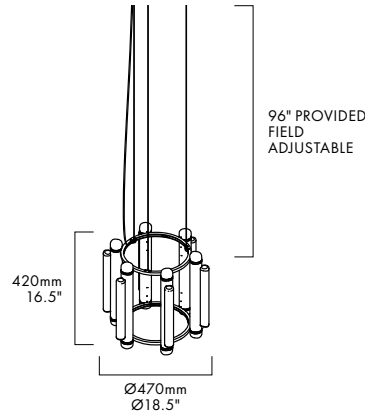

PIPELINE CHANDELIER 1 – PENDANT

CAINE HEINTZMAN / 2019

PIP-CHA-1-P-BK-27-ELV-120

VERTICAL ORIENTATION

HORIZONTAL ORIENTATION

DESCRIPTION

By definition, the Pipeline Chandelier features a cylindrical arrangement of linear illuminated sections cinched by metal hoops. Its carousel like form proposes an unconventional lighting solution, one that radiates and spreads from its concentric structure.

MATERIALS

- Aluminum Body
- Cast Acrylic

MANUFACTURED

Canada

DIMENSIONS

Ø470 x 420mm /
Ø18.5 x 16.5"

ELECTRICAL

- 6 x 5W LED
- 47,000 hour Lifetime
- 90+ CRI
- Input Voltage 100–240V + 277V*
- *only available with 0–10 power supply
- Integral 24V DC power supply included
- Dimming Options: ELV, 0–10, Dali