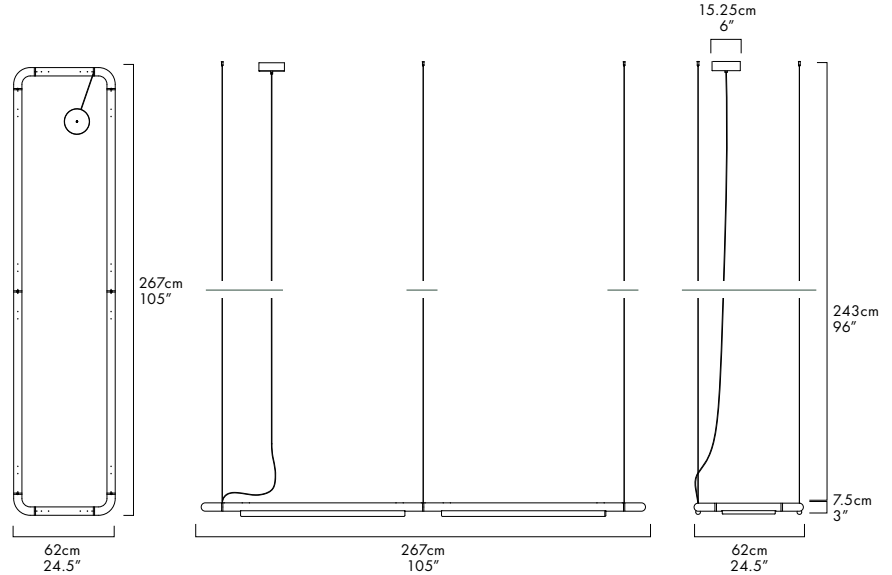

PIPELINE CM8 – PENDANT

CAINE HEINTZMAN / 2013

PIP-CM8-P-CP-27-MLV-120

DESCRIPTION

The Pipeline series begins with a linear LED light, elegant in its simplicity; however what sets it apart is the ability to expand the scale of the fixture by multiplying the modular pendant, creating an infinite range of tailored lights.

MATERIALS

- Aluminum Body
- Cast Acrylic

MANUFACTURED

Canada

DIMENSIONS

267 x 62 x 7.5cm / 105" x 24.5" x 3"

ELECTRICAL

- 70W LED
- 47,000 hour Lifetime
- 90+ CRI
- Input Voltage 100–240V + 277V
- Integral 24V DC power supply included
- Dimming Options: MLV, 0–10, Dali