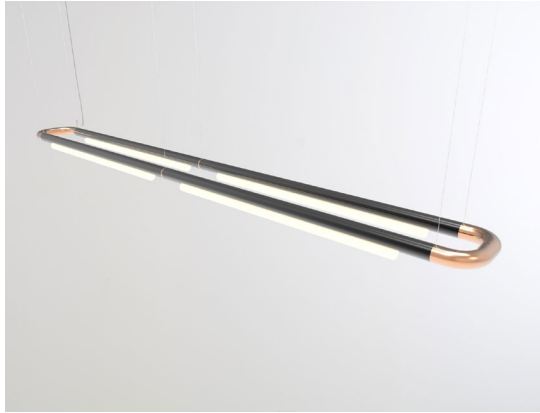

PIPELINE CM7 – PENDANT

CAINE HEINTZMAN / 2013

PIP-CM7-P-BK-CP-27-MLV-120

DESCRIPTION

The Pipeline series begins with a linear LED light, elegant in its simplicity; however what sets it apart is the ability to expand the scale of the fixture by multiplying the modular pendant, creating an infinite range of tailored lights.

MATERIALS

- Aluminum Body
- Cast Acrylic

MANUFACTURED

Canada

DIMENSIONS

267 x 26 x 7.5cm / 105" x 10.25" x 3"

ELECTRICAL

- 60W LED
- 47,000 hour Lifetime
- 90+ CRI
- Input Voltage 100–240V + 277V
- Integral 24V DC power supply included
- Dimming Options: MLV, 0–10, Dali