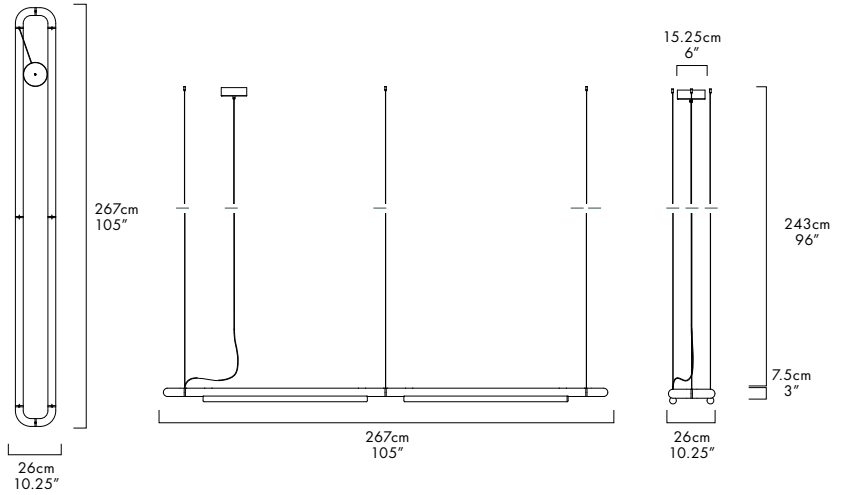

PIPELINE CM7 – PENDANT

CAINE HEINTZMAN / 2013

PIP-CM7-P-BK-CP-27-MLV-120

DESCRIPTION

The Pipeline series begins with a linear LED light, elegant in its simplicity; however what sets it apart is the ability to expand the scale of the fixture by multiplying the modular pendant, creating an infinite range of tailored lights.

MATERIALS

- Aluminum Body
- Cast Acrylic

MANUFACTURED

Canada

DIMENSIONS

267 x 26 x 7.5cm / 105" x 10.25" x 3"

ELECTRICAL

- 60W LED
- 47,000 hour Lifetime
- 90+ CRI
- Input Voltage 100–240V + 277V
- Integral 24V DC power supply included
- Dimming Options: MLV, 0–10, Dali