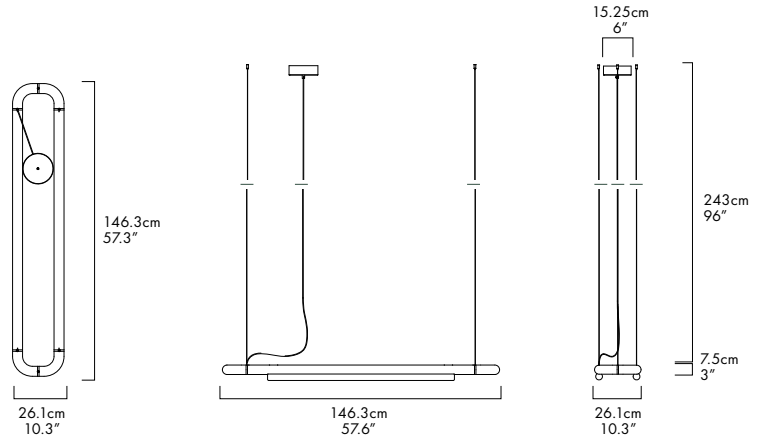

PIPELINE CM6 – PENDANT

CAINE HEINTZMAN / 2013

PIP-CM6-P-BK-CP-27-MLV-120

DESCRIPTION

The Pipeline series begins with a linear LED light, elegant in its simplicity; however what sets it apart is the ability to expand the scale of the fixture by multiplying the modular pendant, creating an infinite range of tailored lights.

MATERIALS

- Aluminum Body
- Cast Acrylic

MANUFACTURED

Canada

DIMENSIONS

146.3 x 26.1 x 7.5cm / 57.6" x 10.3" x 3"

ELECTRICAL

- 30W LED
- 47,000 hour Lifetime
- 90+ CRI
- Input Voltage 100–240V + 277V
- Integral 24V DC power supply included
- Dimming Options: MLV, 0–10, Dali