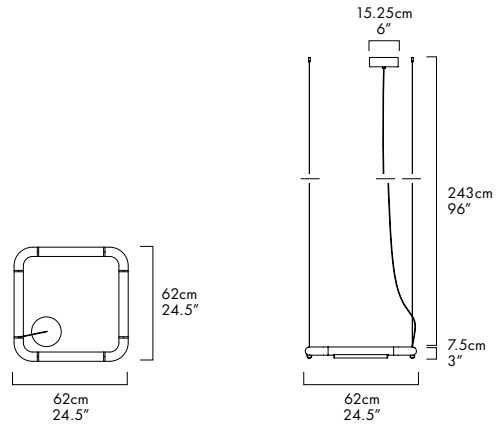

PIPELINE CM5 – PENDANT

CAINE HEINTZMAN / 2013

PIP-CM5-P-WH-27-MLV-120

DESCRIPTION

The Pipeline series begins with a linear LED light, elegant in its simplicity; however what sets it apart is the ability to expand the scale of the fixture by multiplying the modular pendant, creating an infinite range of tailored lights.

MATERIALS

- Aluminum Body
- Cast Acrylic

MANUFACTURED

Canada

DIMENSIONS

62 x 62 x 7.5cm / 24.5" x 24.5" x 3"

ELECTRICAL

- 20W LED
- 47,000 hour Lifetime
- 90+ CRI
- Input Voltage 100–240V + 277V
- Integral 24V DC power supply included
- Dimming Options: MLV, 0–10, Dali