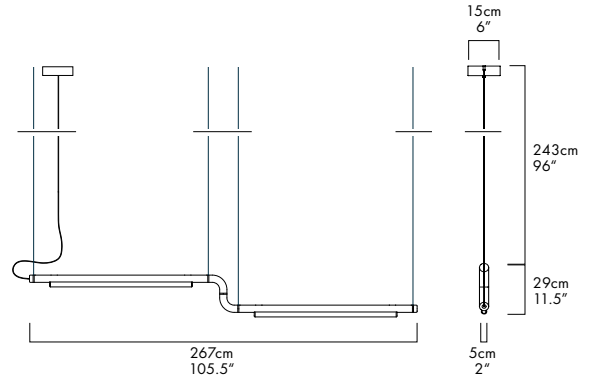

PIPELINE CM3 – PENDANT

CAINE HEINTZMAN / 2013

PIP-CM3-P-BK-27-MLV-120

DESCRIPTION

The Pipeline series begins with a linear LED light, elegant in its simplicity; however what sets it apart is the ability to expand the scale of the fixture by multiplying the modular pendant, creating an infinite range of tailored lights.

MATERIALS

- Aluminum Body
- Cast Acrylic

MANUFACTURED

Canada

DIMENSIONS

267 x 29 x 5cm / 105.5" x 11.5" x 2"

ELECTRICAL

- 30W LED
- 47,000 hour Lifetime
- 90+ CRI
- Input Voltage 100–240V + 277V
- Integral 24V DC power supply included
- Dimming Options: MLV, 0–10, Dali