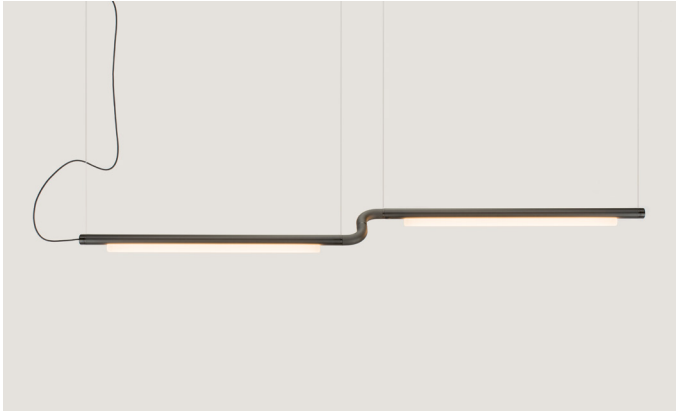

PIPELINE CM3 – PENDANT

CAINE HEINTZMAN / 2013

PIP-CM3-P-BK-27-MLV-120

DESCRIPTION

The Pipeline series begins with a linear LED light, elegant in its simplicity; however what sets it apart is the ability to expand the scale of the fixture by multiplying the modular pendant, creating an infinite range of tailored lights.

MATERIALS

- Aluminum Body
- Cast Acrylic

MANUFACTURED

Canada

DIMENSIONS

267 x 29 x 5cm / 105.5" x 11.5" x 2"

ELECTRICAL

- 30W LED
- 47,000 hour Lifetime
- 90+ CRI
- Input Voltage 100–240V + 277V
- Integral 24V DC power supply included
- Dimming Options: MLV, 0–10, Dali

COLOUR TEMPERATURE

CERTIFICATIONS

STANDARD FINISHES

DECORATIVE FINISHES

SERIES	SIZE	TYPE	BODY FINISH	END CAP/ JOINER/ELBOW	CCT	PS	VOLTAGE IN
PIP	CM3	P	<input type="checkbox"/> BK (BLACK)	<input type="checkbox"/> BK (BLACK)	<input type="checkbox"/> 27 (2700K)*	<input type="checkbox"/> MLV*	<input type="checkbox"/> 120
			<input type="checkbox"/> WH (WHITE)	<input type="checkbox"/> WH (WHITE)	<input type="checkbox"/> 30 (3000K)	<input type="checkbox"/> 010	<input type="checkbox"/> 230
			<input type="checkbox"/> RA (BRUSHED)	<input type="checkbox"/> BR (BRASS)	<input type="checkbox"/> 35 (3500K)	<input type="checkbox"/> DAL	<input type="checkbox"/> 277
			<input type="checkbox"/> BR (BRASS)	<input type="checkbox"/> CP (COPPER)	<input type="checkbox"/> 41 (4100K*)		
			<input type="checkbox"/> CP (COPPER)				