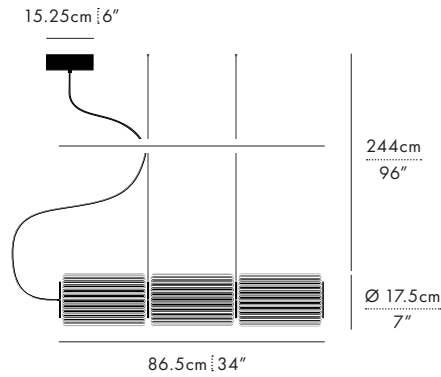

COLUMN 175 HORIZONTAL - P

PENDANT

MANUFACTURED IN CANADA

LUKAS PEET / 2022

☐ COL-175-3-P-H