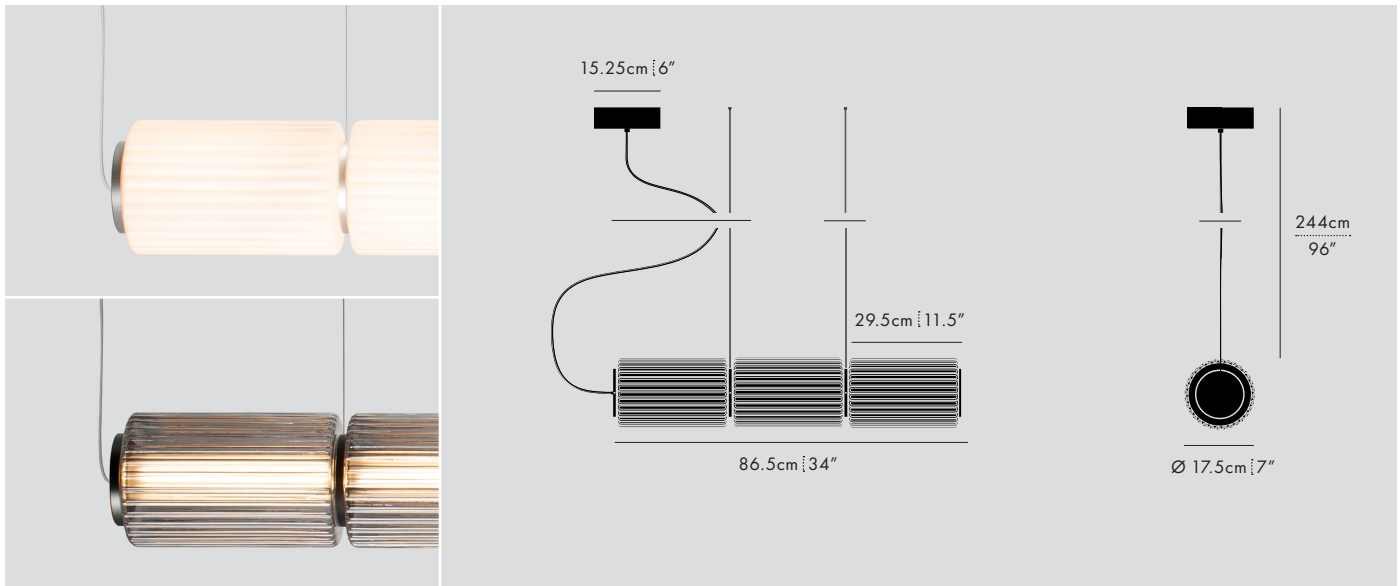

COLUMN 175 HORIZONTAL – P

PENDANT

MANUFACTURED IN CANADA

LUKAS PEET / 2022

DESCRIPTION

The Column conveys order, symmetry and magnificence. With a commutable quality, the luminaire is able to grow and increase its commanding presence in a room to affirm its powerful structure.

TYPE

Pendant

DIMENSIONS (PER 1 UNIT)

- Luminaire: Ø 17.5 x 29.5cm / Ø 7" x 11.5"
- Adjustable drop length: 244cm / 96"
- * CUSTOM LENGTH AVAILABLE
- Weight: 2.1kg / 4.6lbs

CERTIFICATIONS

* APPLICATION: DRY INDOOR LOCATION ONLY