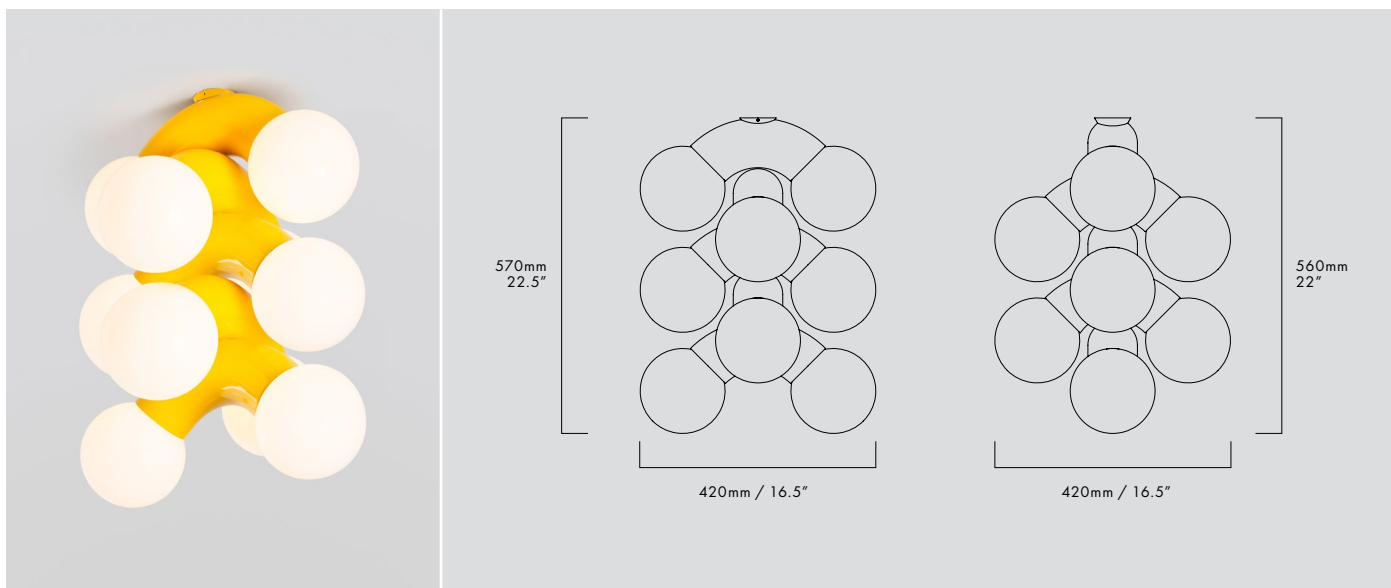

VINE 5-C

CEILING

MANUFACTURED IN CANADA

CAINE HEINTZMAN / 2021

VIN-5-C-CY-120

DESCRIPTION

Vine combines exaggerated form with repetition to take center stage with poise and stature.

TYPE

Ceiling

DIMENSIONS

- Luminaire: 42 x 42 x 57cm / 16.5" x 16.5" x 22.5"

POWER TRIM OPTIONS

- Trimless (Mud-in or surface mount)
- Cover plate (Junction box, 4.5" x 4.5")
- * SEE INSTALL INSTRUCTIONS
- * NORTH AMERICA SHIPS WITH CANOPY AND TRIMLESS ROUGH-IN.

CERTIFICATIONS

* APPLICATION: DRY INDOOR LOCATION ONLY

MATERIALS

- Steel
- Opal glass globe

FINISHES

SERIES	SIZE	TYPE	FINISH	VOLTAGE IN
VIN	5	C	<input type="checkbox"/> CH (CHROME) <input type="checkbox"/> MD (MIDNIGHT CHROME) <input type="checkbox"/> CADMIUM YELLOW (CY)	<input type="checkbox"/> 120 <input type="checkbox"/> 230