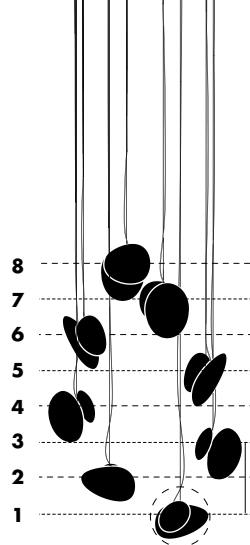

TYPE

Pendant Chandelier

PENDANT DIMENSIONS

- Ø 35cm / 13.75"
- Weight: 5kg / 11lbs

GLASS FINISHES

PEARL "PL"

SLATE "SL"

CITRINE "CI"

COLOUR TEMPERATURE

CERTIFICATIONS

* APPLICATION: DRY INDOOR LOCATION ONLY

MATERIALS

- Glass
- Aluminum

CANOPY DIMENSIONS

- Ø 96cm / 37.5"
- Canopy weight: 22kg / 49lbs
- Hang weight: 62kg / 137lbs

CANOPY FINISHES

CLEINT
SPECIFIED
DROP
----- CM

CLEINT
SPECIFIED
DROP
----- CM

MAX.
620cm
244"

MIN.
280cm
110"

MIN.
40cm
15.75"

DOUBLE HELIX

PEB-CHA-8-P-DH- - - - -

96cm | 37.8"

88cm | 34.6"

CLEINT
SPECIFIED
DROP
----- CM

MAX.
760cm
299"

MIN.
140cm
55"

MIN.
40cm
15.75"

CLUSTER

PEB-CHA-8-P-CL- - - - - -

96cm | 37.8"