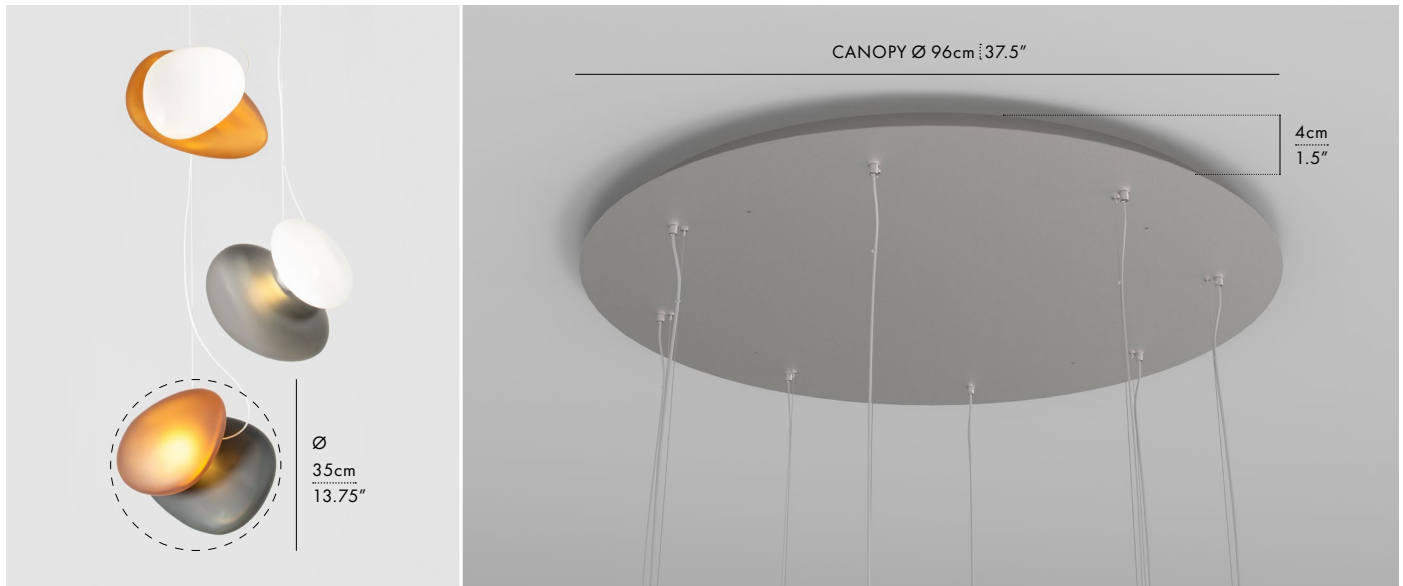

PEBBLE CHANDELIER 8 - P

PENDANT

MANUFACTURED IN CANADA

LUKAS PEET / 2021

PEB-CHA-3-P-HE-AS-SM-300-UNV-120

DESCRIPTION

Pebble celebrates the beautiful qualities of stones while enabling the individual to extract their own collection.

TYPE

Pendant Chandelier

PENDANT DIMENSIONS

- Ø 35cm / 13.75"
- Weight: 5kg / 11lbs

GLASS FINISHES

PEARL "PL"

SLATE "SL"

CITRINE "CI"

ASSORTED "AS"

Glass is hand blown, variations in form, colour and size may occur.

TECHNICAL INFORMATION

- Input Voltage: 110-277V / 220-240V
- Integral LED source
- 8 x 14W LED 39V
- 47,000 hours life
- Delivered lumens: 8 x 1038 (*Pearl Glass)
- CRI 90+
- PS: TRIAC/0-10V 120V-277V 300mA
TRIAC/0-10V 220V-240V 350mA

COLOUR TEMPERATURE

CERTIFICATIONS

* APPLICATION: DRY INDOOR LOCATION ONLY

MATERIALS

- Glass
- Aluminum

CANOPY DIMENSIONS

- Ø 96cm / 37.5"
- Canopy weight: 22kg / 49lbs
- Hang weight: 62kg / 137lbs

CANOPY FINISHES