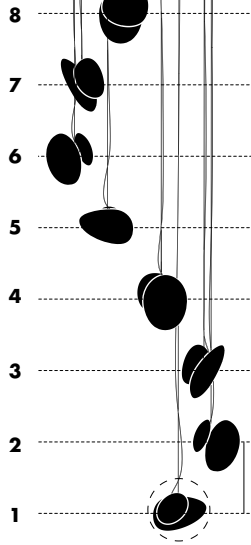

TYPE

Pendant Chandelier

PENDANT DIMENSIONS

- Ø 35cm / 13.75"
- Weight: 5kg / 11lbs

GLASS FINISHES

PEARL "PL"

SLATE "SL"

CITRINE "CI"

COLOUR TEMPERATURE

CERTIFICATIONS

* APPLICATION: DRY INDOOR LOCATION ONLY

MATERIALS

- Glass
- Aluminum

CANOPY DIMENSIONS

- Ø 96cm / 37.5"
- Canopy weight: 22kg / 49lbs
- Hang weight: 62kg / 137lbs

CANOPY FINISHES

CLEINT
SPECIFIED
DROP
----- CM

CLEINT
SPECIFIED
DROP
----- CM

MAX.
620cm
244"

MIN.
280cm
110"

MIN.
40cm
15.75"

DOUBLE HELIX

PEB-CHA-8-P-DH- - - - -

96cm | 37.8"

88cm | 34.6"

CLEINT
SPECIFIED
DROP
----- CM

MAX.
760cm
299"

MIN.
140cm
55"

MIN.
40cm
15.75"

CLUSTER

PEB-CHA-8-P-CL- - - - - -

96cm | 37.8"