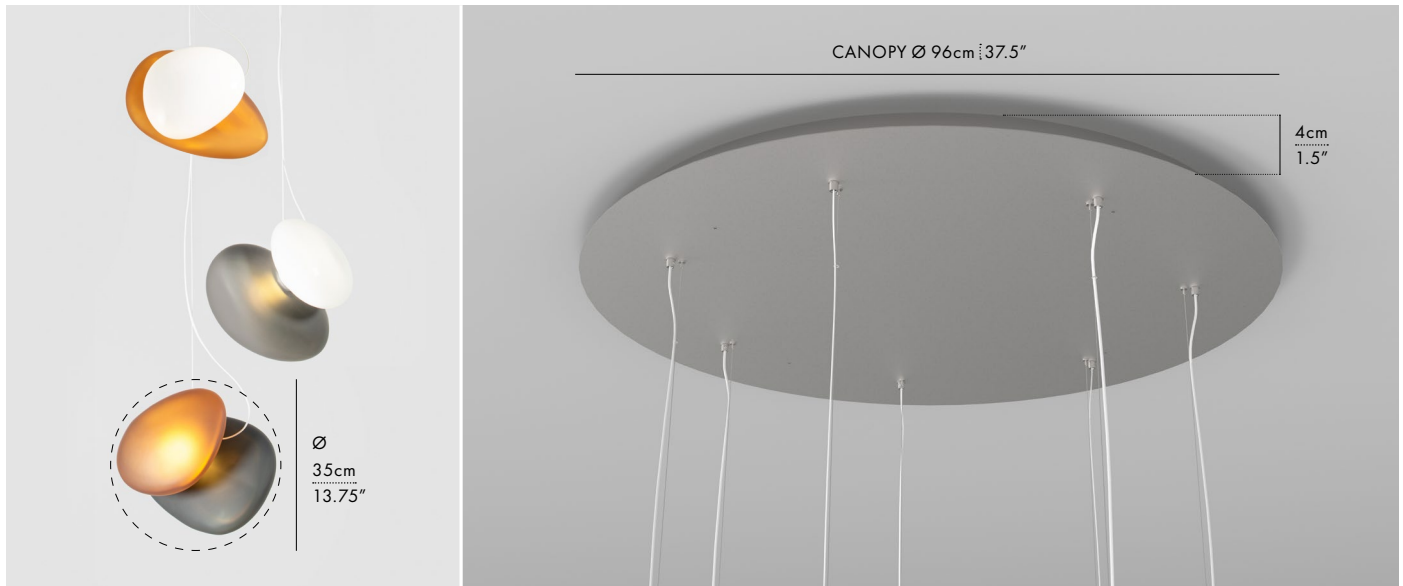

PEBBLE CHANDELIER 7 - P

PENDANT

MANUFACTURED IN CANADA

LUKAS PEET / 2021

PEB-CHA-3-P-HE-AS-SM-300-UNV-120

DESCRIPTION

Pebble celebrates the beautiful qualities of stones while enabling the individual to extract their own collection.

TYPE

Pendant Chandelier

PENDANT DIMENSIONS

- Ø 35cm / 13.75"
- Weight: 5kg / 11lbs