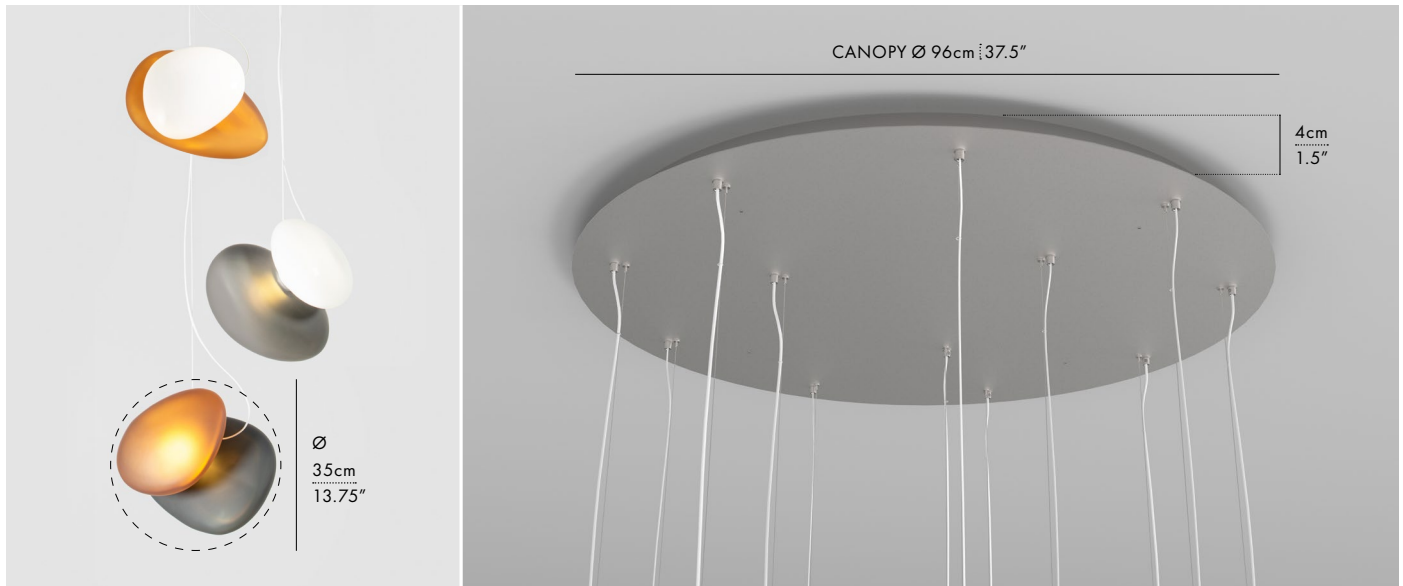

PEBBLE CHANDELIER 12-P

PENDANT

MANUFACTURED IN CANADA

LUKAS PEET / 2021

PEB-CHA-3-P-HE-AS-SM-300-UNV-120

DESCRIPTION

Pebble celebrates the beautiful qualities of stones while enabling the individual to extract their own collection.

TYPE

Pendant Chandelier

PENDANT DIMENSIONS

- Ø 35cm / 13.75"
- Weight: 5kg / 11lbs

GLASS FINISHES

PEARL "PL"

SLATE "SL"

CITRINE "CI"

ASSORTED "AS"

Glass is hand blown, variations in form, colour and size may occur.

TECHNICAL INFORMATION

- Input Voltage: 110-277V / 220-240V
- Integral LED source
- 12 x 14W LED 39V
- 47,000 hours life
- Delivered lumens: 12 x 1038 (*Pearl Glass)
- CRI 90+
- PS: TRIAC/0-10V 120V-277V 300mA
TRIAC/0-10V 220V-240V 350mA

COLOUR TEMPERATURE

CERTIFICATIONS

* APPLICATION: DRY INDOOR LOCATION ONLY

MATERIALS

- Glass
- Aluminum

CANOPY DIMENSIONS

- Ø 96cm / 37.5"
- Canopy weight: 22kg / 49lbs
- Hang weight: 82g / 181lbs

CANOPY FINISHES