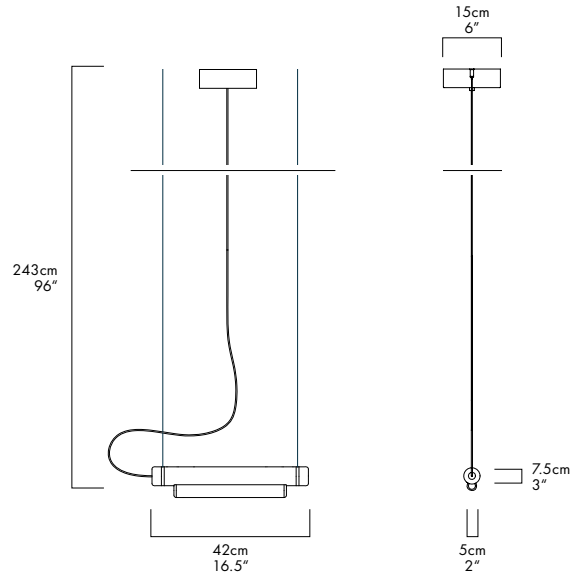

PIPELINE 40 – PENDANT

CAINE HEINTZMAN / 2013

PIP-40-P-BK-27-MLV-120

DESCRIPTION

The Pipeline series begins with a linear LED light, elegant in its simplicity; however what sets it apart is the ability to expand the scale of the fixture by multiplying the modular pendant, creating an infinite range of tailored lights.

MATERIALS

- Aluminum Body
- Cast Acrylic

MANUFACTURED

Canada

DIMENSIONS

42 x 7.5 x 5 cm / 16.5" x 3" x 2"

ELECTRICAL

- 5W LED
- 47,000 hour Lifetime
- 90+ CRI
- Input Voltage 100–240v + 277V
- Integral 24V DC power supply included
- Dimming Options: MLV, 0–10, Dali

COLOUR TEMPERATURE

CERTIFICATIONS

STANDARD FINISHES

DECORATIVE FINISHES

SERIES	SIZE	TYPE	BODY FINISH	END CAP/JOINER	CCT	PS	VOLTAGE IN
PIP	40	P	<input type="checkbox"/> BK (BLACK)	<input type="checkbox"/> BK (BLACK)	<input type="checkbox"/> 27 (2700K)*	<input type="checkbox"/> MLV*	<input type="checkbox"/> 120
			<input type="checkbox"/> WH (WHITE)	<input type="checkbox"/> WH (WHITE)	<input type="checkbox"/> 30 (3000K)	<input type="checkbox"/> 010	<input type="checkbox"/> 230
			<input type="checkbox"/> RA (BRUSHED)	<input type="checkbox"/> BR (BRASS)	<input type="checkbox"/> 35 (3500K)	<input type="checkbox"/> DAL	<input type="checkbox"/> 277
				<input type="checkbox"/> CP (COPPER)	<input type="checkbox"/> 41 (4100K*)		
			<input type="checkbox"/> BR (BRASS)				
			<input type="checkbox"/> CP (COPPER)				