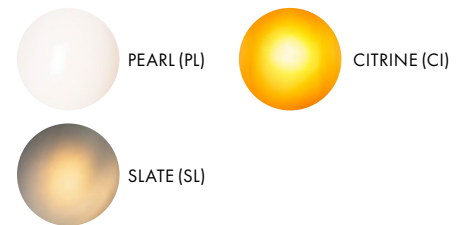

PEBBLE – CEILING/WALL

LUKAS PEET / 2019

PEB-CW-C-PL-120

DESCRIPTION

The Pebble series celebrates the beautiful qualities of stones while enabling the individual to extract their own collection.

MOUNTING TYPE

Ceiling/Wall

MATERIALS

- Glass
- Aluminum

MANUFACTURED

Canada

CERTIFICATIONS

DIMENSIONS

- A:** 305 x 210 x 180mm / 12" x 8.25" x 7"
- B:** 345 x 220 x 125mm / 13.5" x 8.75" x 4.9"
- C:** 230 x 200 x 100mm / 9" x 7.75" x 3.9"
- D:** 200 x 190 x 100mm / 7.75" x 7.5" x 3.9"

ELECTRICAL

- **A/B** 9W LED
- **C/D** 4W LED
- 2700K
- 90+ CRI
- Dimming: 0-10/Triac

FINISHES

Glass is hand blown, variations in form, colour and size may occur.

CANOPY

SERIES	TYPE	SIZE	FINISH	CCT	PS	VOLTAGE IN
PEB	C/W	<input type="checkbox"/> A	<input type="checkbox"/> PL (PEARL)	27 (2700K)	TRIAC/010	<input type="checkbox"/> 120
		<input type="checkbox"/> B	<input type="checkbox"/> CI (CITRINE)			<input type="checkbox"/> 277
		<input type="checkbox"/> C	<input type="checkbox"/> SL (SLATE)			<input type="checkbox"/> 230
		<input type="checkbox"/> D				