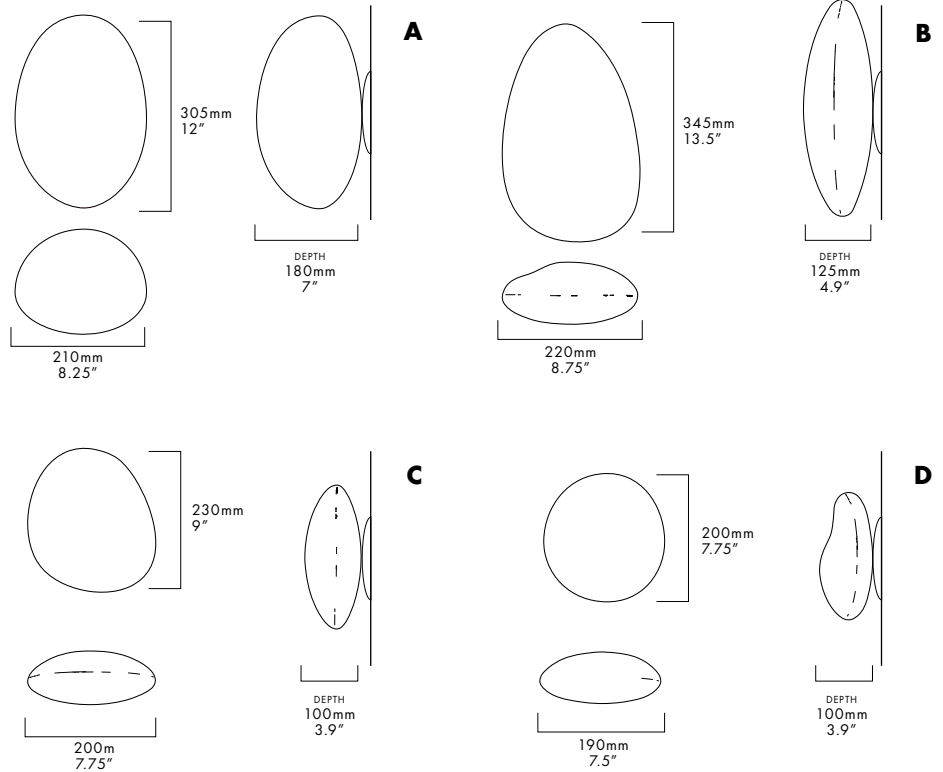

PEBBLE – CEILING/WALL

LUKAS PEET / 2019

PEB-CW-C-PL-120

DESCRIPTION

The Pebble series celebrates the beautiful qualities of stones while enabling the individual to extract their own collection.

MOUNTING TYPE

Ceiling/Wall

MATERIALS

- Glass
- Aluminum

MANUFACTURED

Canada

CERTIFICATIONS

DIMENSIONS

- A:** 305 x 210 x 180mm / 12" x 8.25" x 7"
- B:** 345 x 220 x 125mm / 13.5" x 8.75" x 4.9"
- C:** 230 x 200 x 100mm / 9" x 7.75" x 3.9"
- D:** 200 x 190 x 100mm / 7.75" x 7.5" x 3.9"

ELECTRICAL

- **A/B** 9W LED
- **C/D** 4W LED
- 2700K
- 90+ CRI
- Dimming: 0-10/Triac

FINISHES

Glass is hand blown, variations in form, colour and size may occur.

CANOPY

SERIES	TYPE	SIZE	FINISH	CCT	PS	VOLTAGE IN
PEB	C/W	<input type="checkbox"/> A	<input type="checkbox"/> PL (PEARL)	27 (2700K)	TRIAC/010	<input type="checkbox"/> 120
		<input type="checkbox"/> B	<input type="checkbox"/> CI (CITRINE)			<input type="checkbox"/> 277
		<input type="checkbox"/> C	<input type="checkbox"/> SL (SLATE)			<input type="checkbox"/> 230
		<input type="checkbox"/> D				