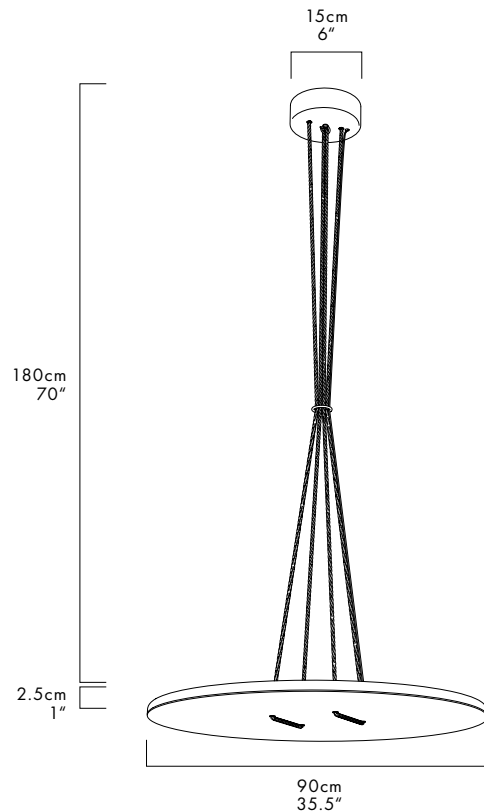

BUTTON 90 – PENDANT

LUKAS PEET / 2013

BUT-90-P-BK-30-MLV-120

DESCRIPTION

Mimicking a giant button, the broad-faced, thin profiled fixture is memorable and playful, while its surface LED casts a warm and inviting light. The unique suspension system allows the user to articulate the face towards the desired direction.

MATERIALS

- Aluminum
- Nylon Rope
- Brass Hardware

MANUFACTURED

Canada

DIMENSIONS

90cm Ø x 2.5cm / 35.5" Ø x 1"

FACTORY DROP LENGTH

180cm / 70" *CUSTOM LENGTH AVAILABLE

ELECTRICAL

- 35W LED Panel
- 50,000 hour Lifetime
- 90+ CRI
- Input Voltage: 120V, 230V + 277V
- Integral 12V DC power supply included
- Dimming Options: MLV, 0-10, Dali

COLOUR TEMPERATURE OPTIONS

CERTIFICATIONS