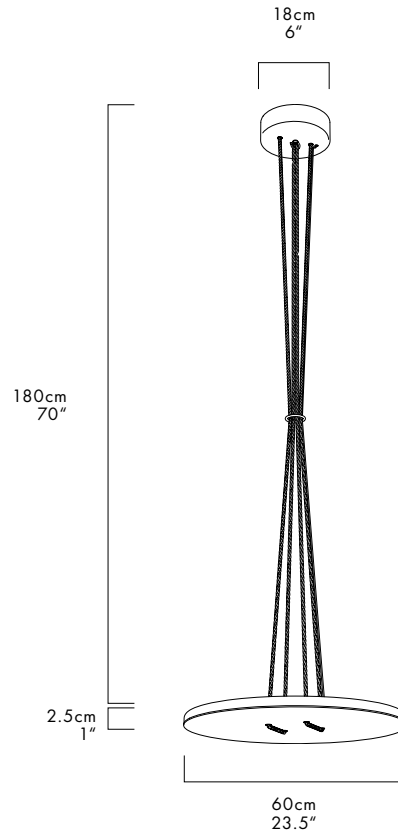

BUTTON 60 – PENDANT

LUKAS PEET / 2013

BUT-60-P-GD-30-MLV-120

DESCRIPTION

Mimicking a giant button, the broad-faced, thin profiled fixture is memorable and playful, while its surface LED casts a warm and inviting light. The unique suspension system allows the user to articulate the face towards the desired direction.

MATERIALS

- Aluminum
- Nylon Rope
- Brass Hardware

MANUFACTURED

Canada

DIMENSIONS

60cm Ø x 2.5cm / 23.5" Ø x 1"

FACTORY DROP LENGTH

180cm / 70" *CUSTOM LENGTH AVAILABLE

ELECTRICAL

- 25W LED Panel
- 50,000 hour Lifetime
- 90+ CRI
- Input Voltage: 120V, 230V + 277V
- Integral 12V DC power supply included
- Dimming Options: MLV, 0-10, Dali

COLOUR TEMPERATURE OPTIONS

CERTIFICATIONS

FINISHES

SERIES	SIZE	TYPE	FINISH	CCT	PS	VOLTAGE IN
BUT	60	P	<input type="checkbox"/> BK (BLACK)	<input type="checkbox"/> 27 (2700K)	<input type="checkbox"/> MLV*	<input type="checkbox"/> 120
			<input type="checkbox"/> WH (WHITE)	<input type="checkbox"/> 30* (3000K)	<input type="checkbox"/> 010	<input type="checkbox"/> 230
			<input type="checkbox"/> GD (GOLD)	<input type="checkbox"/> 35 (3500K)	<input type="checkbox"/> DAL	<input type="checkbox"/> 277
			<input type="checkbox"/> AB (BRONZE)	<input type="checkbox"/> 41* (4100K)		