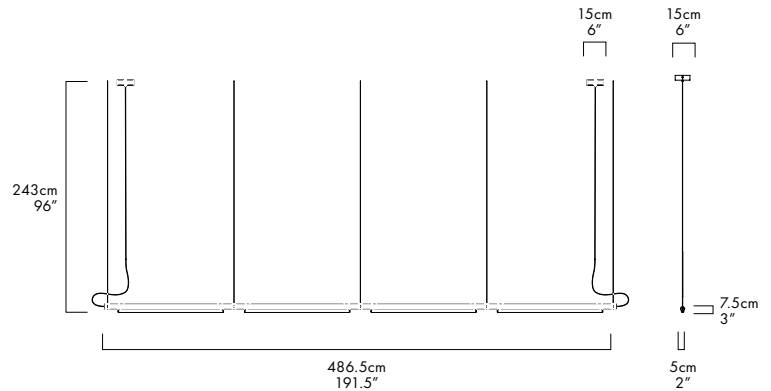

PIPELINE 125.4 – PENDANT

CAINE HEINTZMAN / 2013

PIP-125.4-P-BK-27-MLV-120

DESCRIPTION

The Pipeline series begins with a linear LED light, elegant in its simplicity; however what sets it apart is the ability to expand the scale of the fixture by multiplying the modular pendant, creating an infinite range of tailored lights.

MATERIALS

- Aluminum Body
- Cast Acrylic

MANUFACTURED

Canada

DIMENSIONS

486.5 x 7.5 x 5cm / 191.5" x 3" x 2"

ELECTRICAL

- 60W LED
- 47,000 hour Lifetime
- 90+ CRI
- Input Voltage 100-240V + 277V
- Integral 24V DC power supply included
- Dimming Options: MLV, 0-10, Dali

COLOUR TEMPERATURE

CERTIFICATIONS

STANDARD FINISHES

DECORATIVE FINISHES

SERIES	SIZE	TYPE	BODY FINISH	END CAP/JOINER	CCT	PS	VOLTAGE IN
PIP	125.4	P	<input type="checkbox"/> BK (BLACK)	<input type="checkbox"/> BK (BLACK)	<input type="checkbox"/> 27 (2700K)*	<input type="checkbox"/> MLV*	<input type="checkbox"/> 120
			<input type="checkbox"/> WH (WHITE)	<input type="checkbox"/> WH (WHITE)	<input type="checkbox"/> 30 (3000K)	<input type="checkbox"/> 010	<input type="checkbox"/> 230
			<input type="checkbox"/> RA (BRUSHED)	<input type="checkbox"/> BR (BRASS)	<input type="checkbox"/> 35 (3500K)	<input type="checkbox"/> DAL	<input type="checkbox"/> 277
			<input type="checkbox"/> BR (BRASS)	<input type="checkbox"/> CP (COPPER)	<input type="checkbox"/> 41 (4100K*)		
			<input type="checkbox"/> CP (COPPER)				