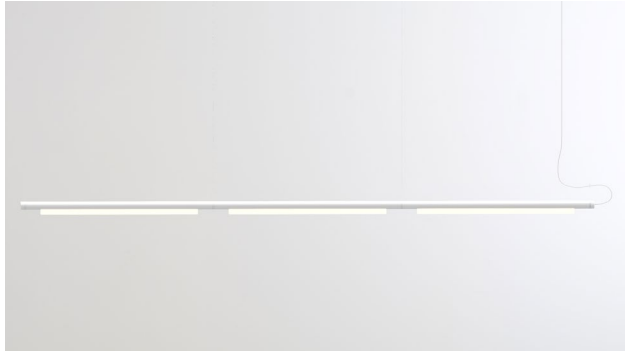

PIPELINE 125.3 – PENDANT

CAINE HEINTZMAN / 2013

PIP-125.3-P-WH-27-MLV-120

DESCRIPTION

The Pipeline series begins with a linear LED light, elegant in its simplicity; however what sets it apart is the ability to expand the scale of the fixture by multiplying the modular pendant, creating an infinite range of tailored lights.

MATERIALS

- Aluminum Body
- Cast Acrylic

MANUFACTURED

Canada

DIMENSIONS

366.2 x 7.5 x 5cm / 144.2" x 3" x 2"

ELECTRICAL

- 45W LED
- 47,000 hour Lifetime
- 90+ CRI
- Input Voltage 100–240V + 277V
- Integral 24V DC power supply included
- Dimming Options: MLV, 0–10, Dali