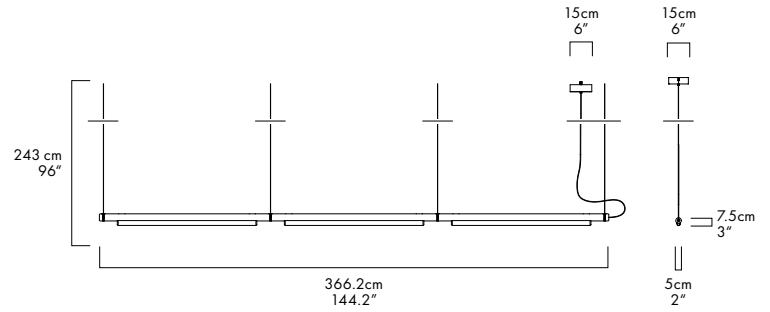

PIPELINE 125.3 – PENDANT

CAINE HEINTZMAN / 2013

PIP-125.3-P-WH-27-MLV-120

DESCRIPTION

The Pipeline series begins with a linear LED light, elegant in its simplicity; however what sets it apart is the ability to expand the scale of the fixture by multiplying the modular pendant, creating an infinite range of tailored lights.

MATERIALS

- Aluminum Body
- Cast Acrylic

MANUFACTURED

Canada

DIMENSIONS

366.2 x 7.5 x 5cm / 144.2" x 3" x 2"

ELECTRICAL

- 45W LED
- 47,000 hour Lifetime
- 90+ CRI
- Input Voltage 100–240V + 277V
- Integral 24V DC power supply included
- Dimming Options: MLV, 0–10, Dali

COLOUR TEMPERATURE

CERTIFICATIONS

STANDARD FINISHES

DECORATIVE FINISHES

SERIES	SIZE	TYPE	BODY FINISH	END CAP/JOINER	CCT	PS	VOLTAGE IN
PIP	125.3	P	<input type="checkbox"/> BK (BLACK)	<input type="checkbox"/> BK (BLACK)	<input type="checkbox"/> 27 (2700K)*	<input type="checkbox"/> MLV*	<input type="checkbox"/> 120
			<input type="checkbox"/> WH (WHITE)	<input type="checkbox"/> WH (WHITE)	<input type="checkbox"/> 30 (3000K)	<input type="checkbox"/> 010	<input type="checkbox"/> 230
			<input type="checkbox"/> RA (BRUSHED)	<input type="checkbox"/> BR (BRASS)	<input type="checkbox"/> 35 (3500K)	<input type="checkbox"/> DAL	<input type="checkbox"/> 277
			<input type="checkbox"/> BR (BRASS)	<input type="checkbox"/> CP (COPPER)	<input type="checkbox"/> 41 (4100K*)		
			<input type="checkbox"/> CP (COPPER)				