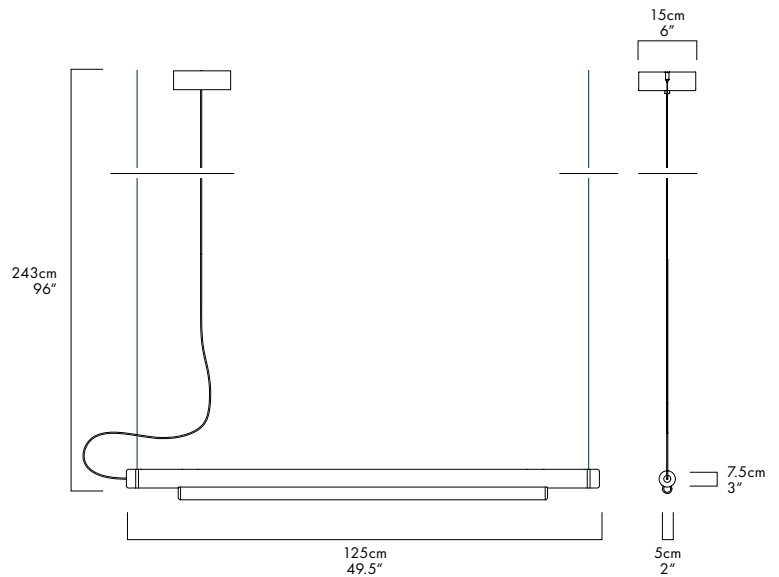

## DESCRIPTION

The Pipeline series begins with a linear LED light, elegant in its simplicity; however what sets it apart is the ability to expand the scale of the fixture by multiplying the modular pendant, creating an infinite range of tailored lights.

## DIMENSIONS

125 x 7.5 x 5cm / 49.5" x 3" x 2"