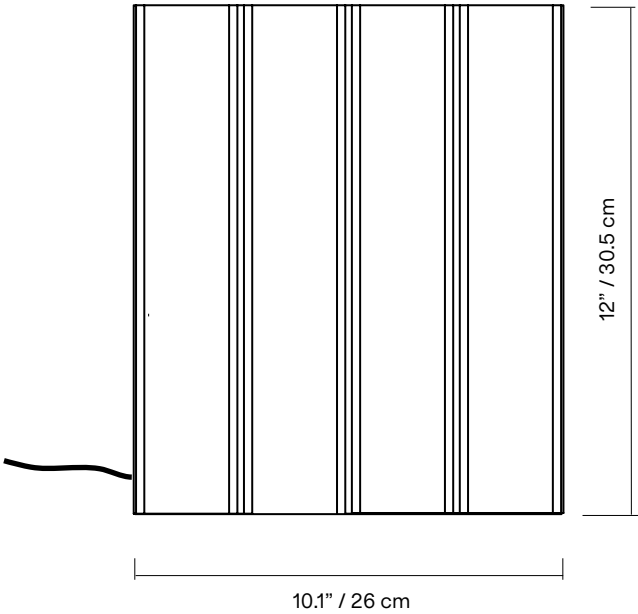

<b>TYPE</b>	Table
<b>CONSTRUCTION</b>	Powder coated, mirror polished or tumbled aluminum body Polycarbonate lens Vinyl cord
<b>SPECIFICATIONS</b>	Source: LED array integrated Power consumption: TBD  Colour temperature (CCT): Lamp is set to dim to warm mode (3000K to 2200K) other CCT available index: +90 CRI
<b>CONTROL</b>	100-240 VAC Plug-in Driver, foot control dimmer
<b>CORD LENGTH</b>	foot switch: 96"/ 244 cm provided switch positioned at 24"/ 61 cm from body
<b>WEIGHT</b>	TBD
<b>CERTIFICATIONS</b>	    IP20
<b>WARRANTY</b>	2 years

SILO 4TA

\*dimensions are approximate and may vary slightly