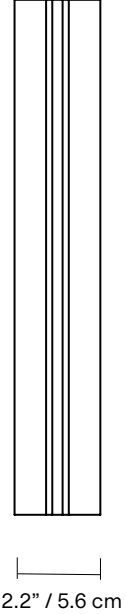

<b>TYPE</b>	Table
<b>CONSTRUCTION</b>	Powder coated, mirror polished or tumbled aluminum body Polycarbonate lens Vinyl cord
<b>SPECIFICATIONS</b>	Source: LED array integrated Power consumption: TBD  Colour temperature (CCT): Lamp is set to dim to warm mode (3000K to 2200K) other CCT available index: +90 CRI
<b>CONTROL</b>	100-240 VAC Plug-in Driver, foot control dimmer
<b>CORD LENGTH</b>	foot switch: 96"/ 244 cm provided switch positioned at 24"/ 61 cm from body
<b>WEIGHT</b>	TBD
<b>CERTIFICATIONS</b>	    IP20
<b>WARRANTY</b>	2 years

SILO 4TA

\*dimensions are approximate and may vary slightly

## FINISH

**BK**  
Textured  
black

**WH**  
Textured  
white

**MR**  
Mirror  
polished

**TA**  
Tumbled  
aluminum

**BG**  
Textured  
beige

**DP**  
Wrinkled  
dusty pink

**TC**  
Textured  
terracotta

## LAMP ANATOMY

		Example	Fill with your selection
<b>COLLECTION</b>	<b>SIL</b> Silo	<b>SIL</b>	<b>SIL</b>
<b>MODEL</b>	<b>4T</b>	<b>4T</b>	<b>4T</b>
<b>SHAPE</b>	<b>A</b>	<b>A</b>	<b>A</b>
<b>BODY</b>	<b>BK</b> Textured black <b>WH</b> Textured white <b>MR</b> Mirror polished aluminum <b>TA</b> Tumbled aluminum <b>BG</b> Textured beige <b>DP</b> Wrinkled dusty pink <b>TC</b> Textured terracotta <b>AU</b> Textured aubergine <b>OB</b> Glossy oxblood <b>MB</b> Textured midnight blue <b>CC</b> Custom colour*	<b>BK</b>	
<b>CORD</b>	<b>BK</b> Black	<b>BK</b>	<b>BK</b>
<b>FULL SKU</b>		<b>SIL4TABKBK</b>	
		<b>NOTES</b>	