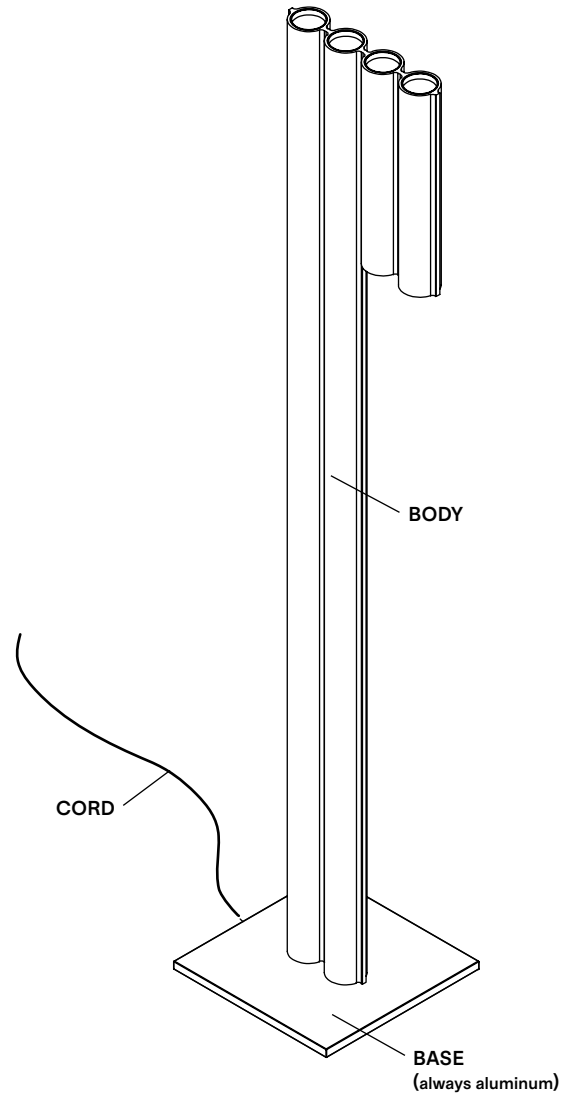

TYPE	Floor
CONSTRUCTION	Powder coated, mirror polished aluminum body Satin polished aluminum base Polycarbonate lens Vinyl cord
SPECIFICATIONS	Source: LED array integrated Power consumption: TBD Colour temperature (CCT): Lamp is set to dim to warm mode (3000K to 2200K) other CCT available index: +90 CRI
CONTROL	100-240 VAC Plug-in Driver, foot control dimmer
CORD	foot switch: 96"/ 244 cm provided switch positioned at 24"/ 61 cm from body
WEIGHT	22.5 lb / 10.2 Kg
CERTIFICATIONS	    IP20
WARRANTY	2 years

LAMP ANATOMY

		Example	Fill with your selection
COLLECTION	SIL Silo	SIL	SIL
MODEL	4F	4F	4F
SHAPE	I	I	I
BODY	BK Textured black WH Textured white MR Mirror polished aluminum BG Textured beige DP Wrinkled dusty pink TC Textured terracotta AU Textured aubergine OB Glossy oxblood MB Textured midnight blue CC Custom colour*	BK	
CORD	BK Black	BK	BK
FULL SKU		SIL4FIBKBK	
		NOTES	