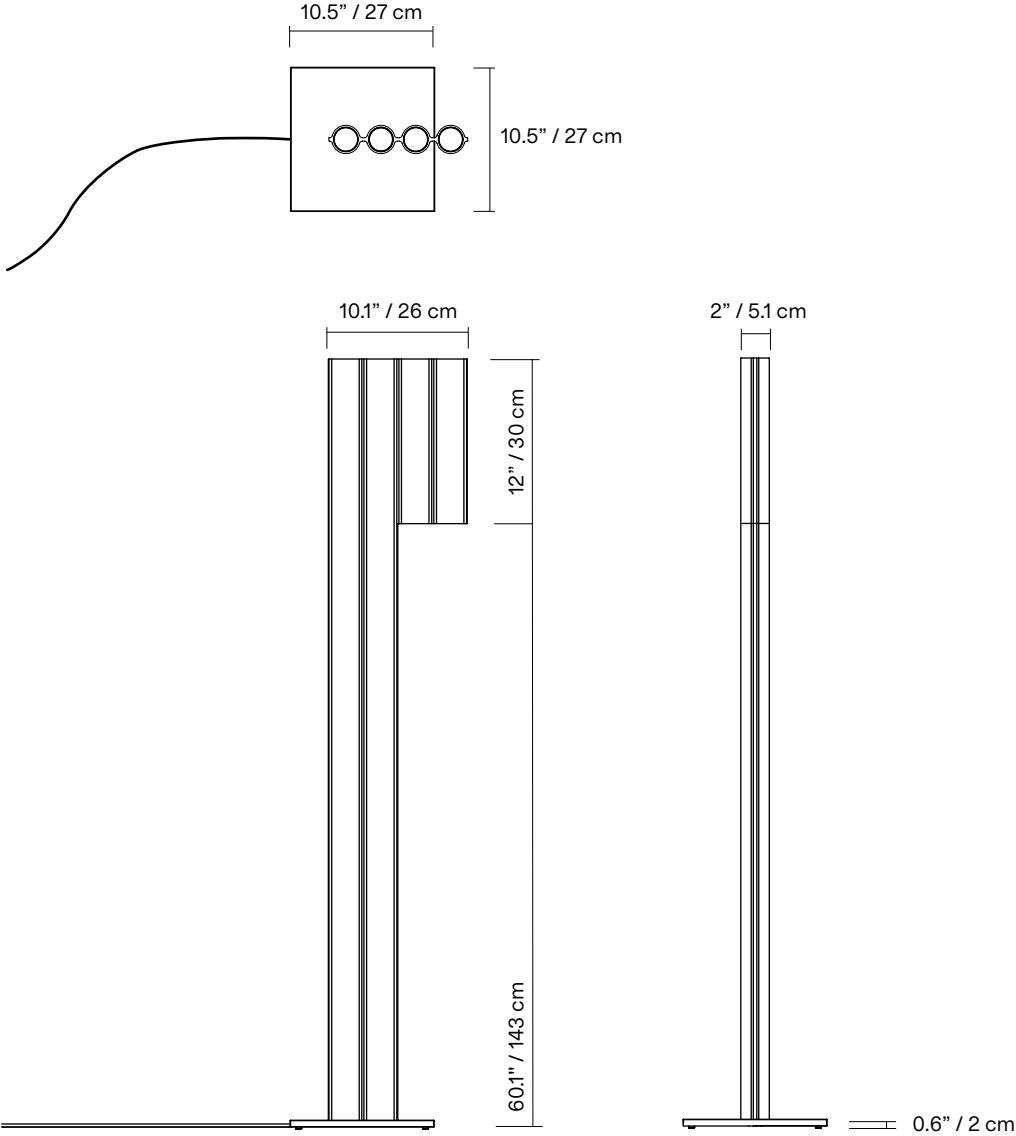

TYPE	Floor
CONSTRUCTION	Powder coated, mirror polished aluminum body Satin polished aluminum base Polycarbonate lens Vinyl cord
SPECIFICATIONS	Source: LED array integrated Power consumption: TBD Colour temperature (CCT): Lamp is set to dim to warm mode (3000K to 2200K) other CCT available index: +90 CRI
CONTROL	100-240 VAC Plug-in Driver, foot control dimmer
CORD	foot switch: 96"/ 244 cm provided switch positioned at 24"/ 61 cm from body
WEIGHT	22.5 lb / 10.2 Kg
CERTIFICATIONS	    IP20
WARRANTY	2 years

*dimensions are approximate and may vary slightly

FINISH

BK
Textured
black

WH
Textured
white

MR
Mirror
polished

BG
Textured
beige

DP
Wrinkled
dusty pink

TC
Textured
terracotta

LAMP ANATOMY

		Example	Fill with your selection
COLLECTION	SIL Silo	SIL	SIL
MODEL	4F	4F	4F
SHAPE	I	I	I
BODY	BK Textured black WH Textured white MR Mirror polished aluminum BG Textured beige DP Wrinkled dusty pink TC Textured terracotta AU Textured aubergine OB Glossy oxblood MB Textured midnight blue CC Custom colour*	BK	
CORD	BK Black	BK	BK
FULL SKU		SIL4FIBKBK	
		NOTES	