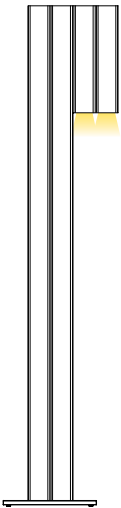

FINISH

BK
Textured
black

WH
Textured
white

MR
Mirror
polished

BG
Textured
beige

DP
Wrinkled
dusty pink

TC
Textured
terracotta

AU
Textured
aubergine

OB
Glossy
oxblood

MB
Textured
midnight blue

CORD

BK
Black

CONFIGURATION