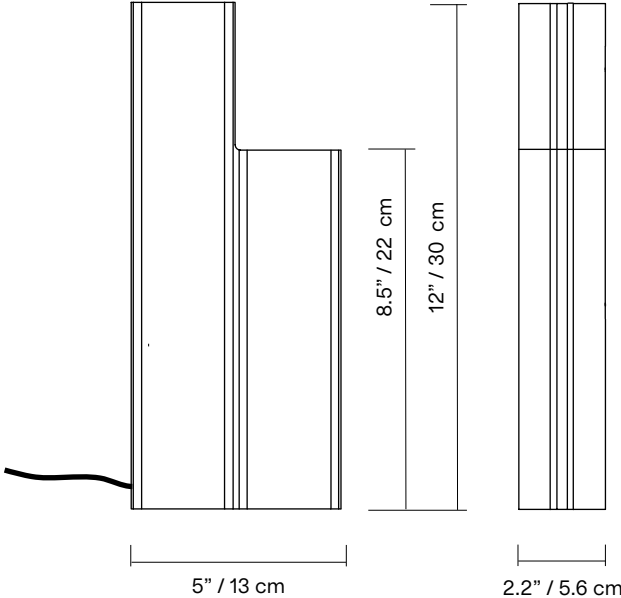

<b>TYPE</b>	Table
<b>CONSTRUCTION</b>	Powder coated, mirror polished or tumbled aluminum body Polycarbonate lens Vinyl cord
<b>SPECIFICATIONS</b>	Source: LED array integrated Power consumption: TBD  Colour temperature (CCT): Lamp is set to dim to warm mode (3000K to 2200K) Other CCT available index: +90 CRI
<b>CONTROL</b>	100-240 VAC Plug-in Driver, cord dimmer
<b>CORD LENGTH</b>	96" / 244 cm provided cord dimmer positioned at 18" / 46 cm from body
<b>WEIGHT</b>	TBD
<b>CERTIFICATIONS</b>	    IP20
<b>WARRANTY</b>	2 years

SILO 2TF

\*dimensions are approximate and may vary slightly