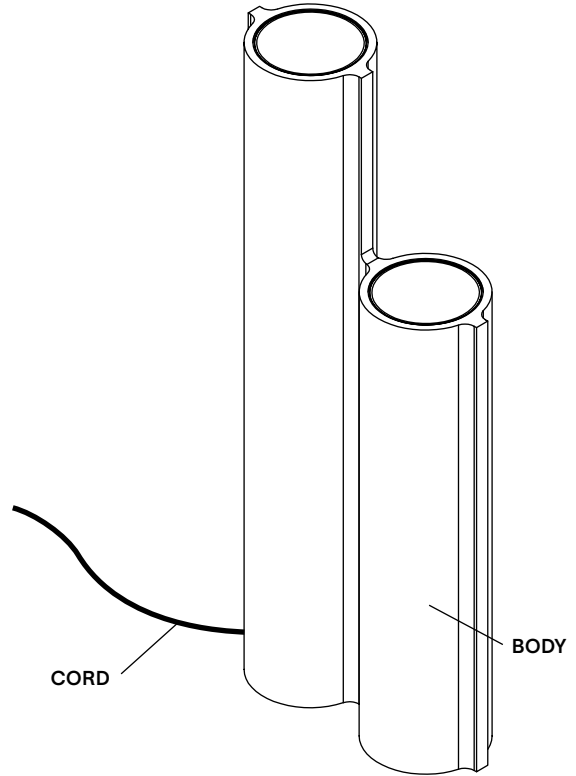

<b>TYPE</b>	Table
<b>CONSTRUCTION</b>	Powder coated, mirror polished or tumbled aluminum body Polycarbonate lens Vinyl cord
<b>SPECIFICATIONS</b>	Source: LED array integrated Power consumption: TBD  Colour temperature (CCT): Lamp is set to dim to warm mode (3000K to 2200K) Other CCT available index: +90 CRI
<b>CONTROL</b>	100-240 VAC Plug-in Driver, cord dimmer
<b>CORD LENGTH</b>	96" / 244 cm provided cord dimmer positioned at 18" / 46 cm from body
<b>WEIGHT</b>	TBD
<b>CERTIFICATIONS</b>	    IP20
<b>WARRANTY</b>	2 years

## CORD

**BK**  
Black

## LAMP ANATOMY

		Example	Fill with your selection
<b>COLLECTION</b>	<b>SIL</b> Silo	<b>SIL</b>	<b>SIL</b>
<b>MODEL</b>	<b>2T</b>	<b>2T</b>	<b>2T</b>
<b>SHAPE</b>	<b>F</b>	<b>F</b>	<b>F</b>
<b>BODY</b>	<b>BK</b> Textured black <b>WH</b> Textured white <b>MR</b> Mirror polished aluminum <b>TA</b> Tumbled aluminum <b>BG</b> Textured beige <b>DP</b> Wrinkled dusty pink <b>TC</b> Textured terracotta <b>AU</b> Textured aubergine <b>OB</b> Glossy oxblood <b>MB</b> Textured midnight blue <b>CC</b> Custom colour*	<b>BK</b>	
<b>CORD</b>	<b>BK</b> Black	<b>BK</b>	<b>BK</b>
<b>FULL SKU</b>		<b>SIL2TFBKBK</b>	