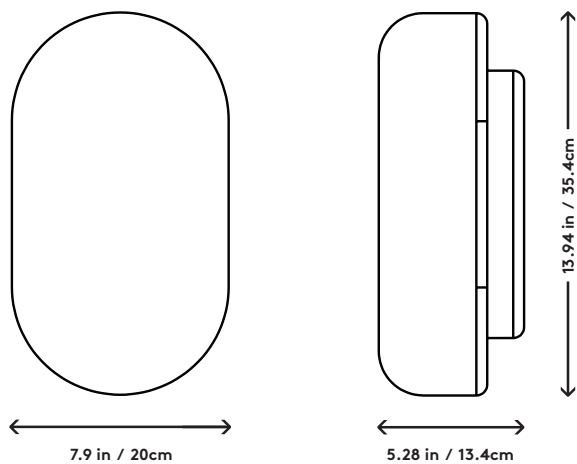

# Puffball Sconce

Faye Toogood, 2017

<b>Product Type</b>	Sconce
<b>Materials</b>	Aluminum, Fiberglass
<b>Dimensions</b>	D 5.28" x W 7.9" x H 13.94" D 13.4cm x W 20cm x H 35.4cm
<b>Finishes</b>	<ul style="list-style-type: none"> <li>● Raw Fiberglass Shade</li> <li>● Tumbled Aluminum Base</li> <li>● Ivory Base</li> </ul>
<b>Shipping</b>	<b>Crated</b> L 18" x W 18" x H 18" L 45.7cm x W 45.7cm x H 45.7cm
<b>Shipping Weight</b>	20lbs 9.1kgs
<b>Lead Time</b>	10-12 weeks
<b>Light Source</b>	LED/CRI 80 2700k/3000k 1400lm 12W 120V / 220V input
<b>LED Driver</b>	RCL050-0350A
<b>Dimming</b>	Triac, ELV, 0-10V

**UPON ORDERING THIS FIXTURE**  
Specify the destination country.