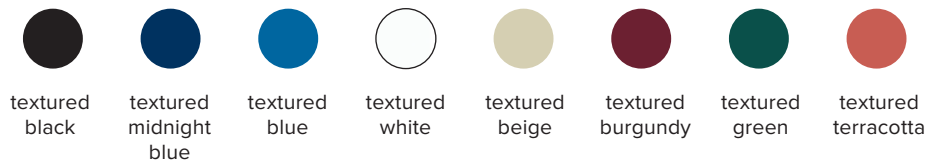

<b>type:</b>	floor
<b>construction:</b>	hand blown frosted glass powder coated aluminum body polyester cord, (vinyl cord for Australia)
<b>specifications:</b>	source: LED lamp provided (G9 base) power consumption: 3x 4,5W lumen output: 957lm colour temperature: 2700K included *3000K available upon request colour rendering index: 80 CRI standard * ≥ 90 CRI upon request expected lifetime: 25 000h
<b>control:</b>	refer to our recommended list of dimmer models
<b>cord length:</b>	foot switch: 96" / 244 cm provided switch positioned at 24" / 61 cm from body
<b>weight:</b>	29.7lb / 13.5kg
<b>certifications:</b>	    IP20
<b>warranty:</b>	2 years

\*dimensions are approximate and may vary slightly

## ORDER GUIDE: SKU

COLLECTION	MODEL	BODY	CORD
PRC parc	05	<b>BK</b> black	<b>BK</b> black
		<b>MB</b> midnight blue	<b>MB</b> midnight blue
		<b>BE</b> blue	<b>BE</b> blue
		<b>WH</b> white	<b>WH</b> white
		<b>BG</b> beige	<b>BG</b> beige
		<b>BU</b> burgundy	<b>BU</b> burgundy
		<b>GN</b> green	<b>GN</b> green
		<b>TC</b> terracotta	
<b>PRC</b>	<b>05</b>	<b>BK</b>	<b>BK = PRC05BKBK</b> <b>example</b>

### FINISH (\*cords only available in black or white vinyl for Australia)