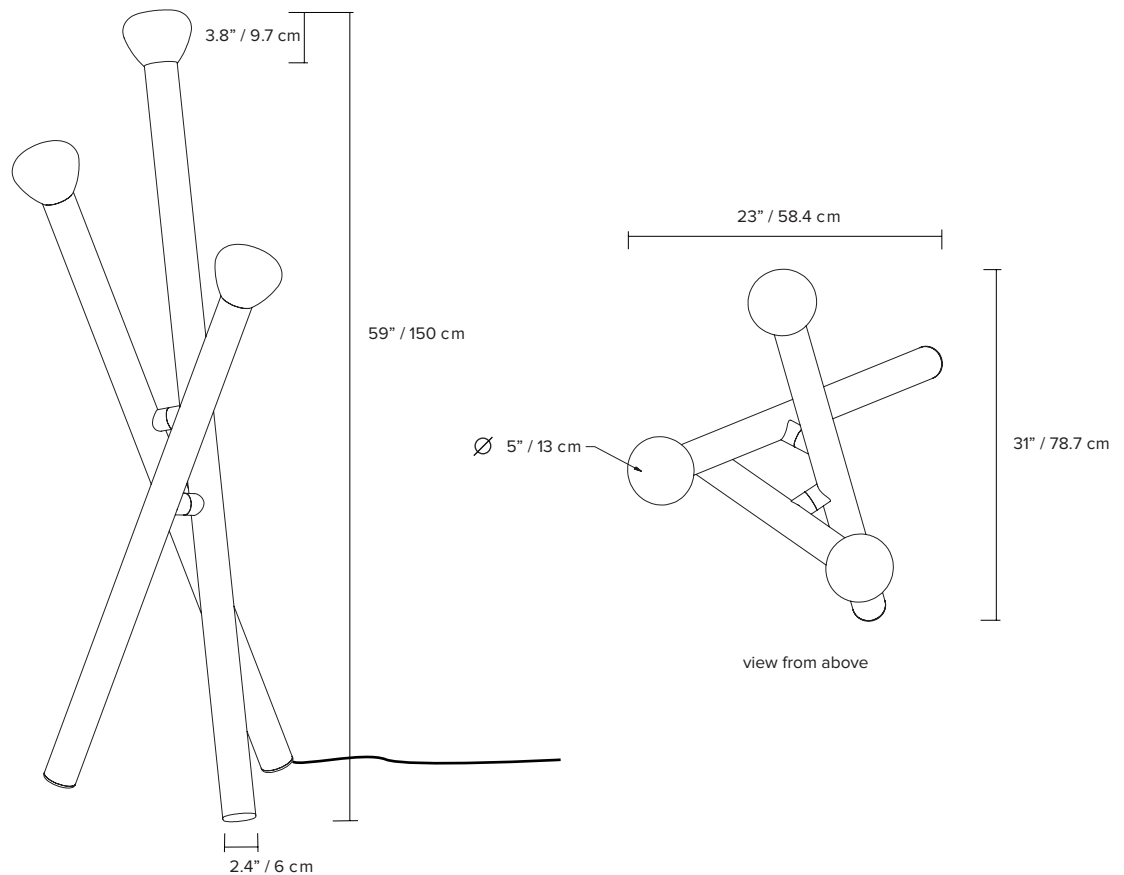

## PARC 05

Parc is a collection inspired by childhood imagination and the essentiality of homemade forms — created in collaboration with Swiss designer Adrien Rovero. Evoking the archetype of a flashlight, each lamp of the Parc Collection is a playful reminder of time spent in nature, when a simple tube and piece of string could be used to fashion any number of creations. These makeshift things, at once naive and functional, harness the unique beauty of peeling an object back to its essence.

<b>type:</b>	floor
<b>construction:</b>	hand blown frosted glass powder coated aluminum body polyester cord, (vinyl cord for Australia)
<b>specifications:</b>	source: LED lamp provided (G9 base) power consumption: 3x 4,5W lumen output: 957lm colour temperature: 2700K included *3000K available upon request colour rendering index: 80 CRI standard * ≥ 90 CRI upon request expected lifetime: 25 000h
<b>control:</b>	refer to our recommended list of dimmer models
<b>cord length:</b>	foot switch: 96" / 244 cm provided switch positioned at 24" / 61 cm from body
<b>weight:</b>	29.7lb / 13.5kg
<b>certifications:</b>	    IP20
<b>warranty:</b>	2 years

\*dimensions are approximate and may vary slightly

## ORDER GUIDE: SKU

COLLECTION	MODEL	BODY	CORD
PRC parc	05	<b>BK</b> black	<b>BK</b> black
		<b>MB</b> midnight blue	<b>MB</b> midnight blue
		<b>BE</b> blue	<b>BE</b> blue
		<b>WH</b> white	<b>WH</b> white
		<b>BG</b> beige	<b>BG</b> beige
		<b>BU</b> burgundy	<b>BU</b> burgundy
		<b>GN</b> green	<b>GN</b> green
		<b>TC</b> terracotta	
<b>PRC</b>	<b>05</b>	<b>BK</b>	<b>BK = PRC05BKBK</b> <b>example</b>