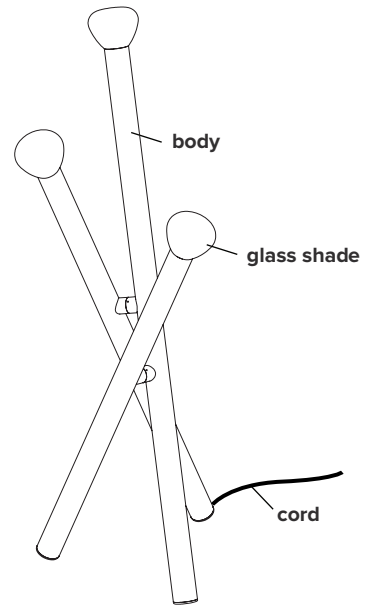

## PARC 05

Parc is a collection inspired by childhood imagination and the essentiality of homemade forms — created in collaboration with Swiss designer Adrien Rovero. Evoking the archetype of a flashlight, each lamp of the Parc Collection is a playful reminder of time spent in nature, when a simple tube and piece of string could be used to fashion any number of creations. These makeshift things, at once naive and functional, harness the unique beauty of peeling an object back to its essence.

<b>type:</b>	floor
<b>construction:</b>	hand blown frosted glass powder coated aluminum body polyester cord, (vinyl cord for Australia)
<b>specifications:</b>	source: LED lamp provided (G9 base) power consumption: 3x 4,5W lumen output: 957lm colour temperature: 2700K included *3000K available upon request colour rendering index: 80 CRI standard * ≥ 90 CRI upon request expected lifetime: 25 000h
<b>control:</b>	refer to our recommended list of dimmer models
<b>cord length:</b>	foot switch: 96" / 244 cm provided switch positioned at 24" / 61 cm from body
<b>weight:</b>	29.7lb / 13.5kg
<b>certifications:</b>	    IP20
<b>warranty:</b>	2 years

\*dimensions are approximate and may vary slightly

## ORDER GUIDE: SKU

COLLECTION	MODEL	BODY	CORD
PRC parc	05	<b>BK</b> black	<b>BK</b> black
		<b>MB</b> midnight blue	<b>MB</b> midnight blue
		<b>BE</b> blue	<b>BE</b> blue
		<b>WH</b> white	<b>WH</b> white
		<b>BG</b> beige	<b>BG</b> beige
		<b>BU</b> burgundy	<b>BU</b> burgundy
		<b>GN</b> green	<b>GN</b> green
		<b>TC</b> terracotta	
<b>PRC</b>	<b>05</b>	<b>BK</b>	<b>BK = PRC05BKBK</b> <b>example</b>