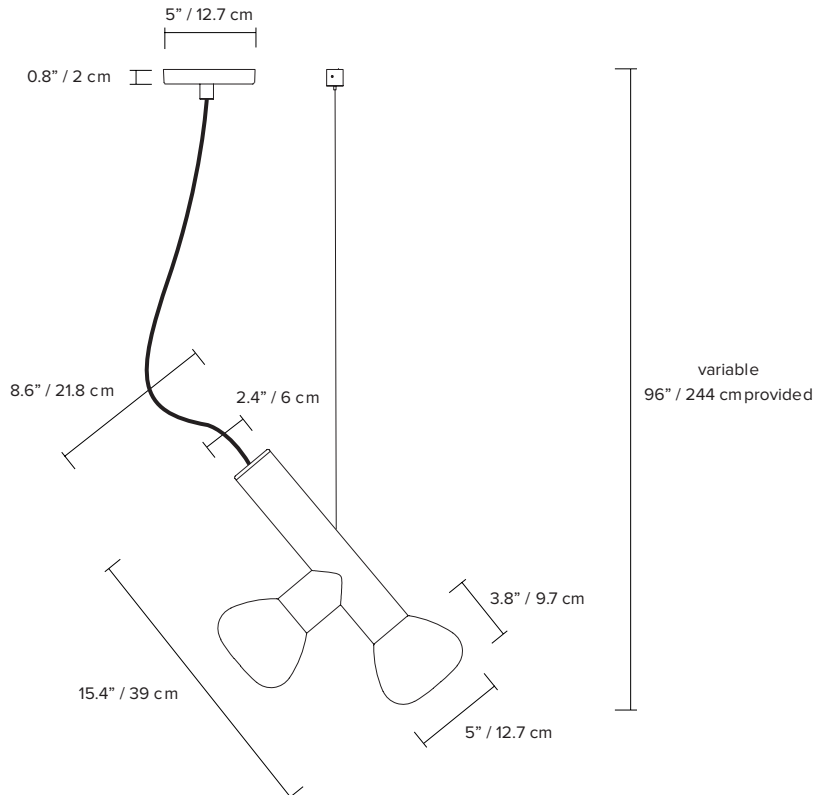

type:	pendant
construction:	hand blown frosted glass powder coated aluminum body polyester cord
specifications:	source: LED lamp provided (G9 base) power consumption: 2x 4,5W lumen output: 638lm colour temperature: 2700K included *3000K available upon request colour rendering index: 80 CRI standard * ≥ 90 CRI upon request expected lifetime: 25 000h
control:	refer to our recommended list of dimmer models
cord length:	108" / 274 cm
stainless steel cable:	96" / 244 cm
weight:	3.5lb / 1.6kg
certifications:	    IP20
warranty:	2 years

*dimensions are approximate and may vary slightly

ORDER GUIDE: SKU

COLLECTION	MODEL	BODY	CORD	CANOPY AND ANCHOR
PRC parc	03	BK black	BK black	BK black
		MB midnight blue	MB midnight blue	MB midnight blue
		BE blue	BE blue	BE blue
		WH white	WH white	WH white
		BG beige	BG beige	BG beige
		BU burgundy	BU burgundy	BU burgundy
		GN green	GN green	GN green
		TC terracotta		TC terracotta
PRC	03	BK	BK	BK = PRC03BKBKBK example