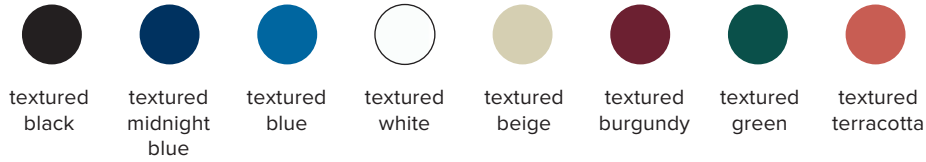

FINISH

NOTES:

- must be installed by an electrician
- ceiling anchors not meant for slanted ceilings (available upon request)
- not protected against liquids (refer to IP20)
- additional charges for modifications or for special orders
- please refer to maintenance sheet on website for cleaning instructions