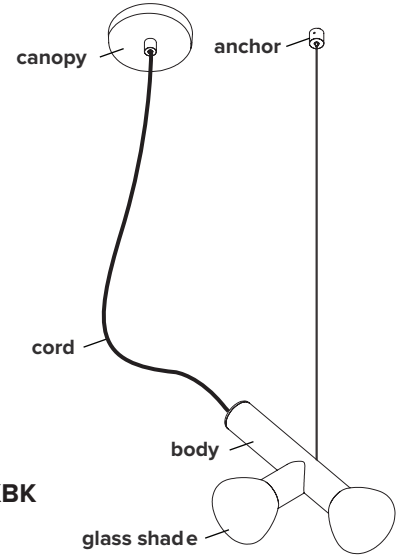

PARC 03

Parc is a collection inspired by childhood imagination and the essentiality of homemade forms — created in collaboration with Swiss designer Adrien Rovero. Evoking the archetype of a flashlight, each lamp of the Parc Collection is a playful reminder of time spent in nature, when a simple tube and piece of string could be used to fashion any number of creations. These makeshift things, at once naive and functional, harness the unique beauty of peeling an object back to its essence.

type:	pendant
construction:	hand blown frosted glass powder coated aluminum body polyester cord
specifications:	source: LED lamp provided (G9 base) power consumption: 2x 4,5W lumen output: 638lm colour temperature: 2700K included *3000K available upon request colour rendering index: 80 CRI standard * ≥ 90 CRI upon request expected lifetime: 25 000h
control:	refer to our recommended list of dimmer models
cord length:	108" / 274 cm
stainless steel cable:	96" / 244 cm
weight:	3.5lb / 1.6kg
certifications:	    IP20
warranty:	2 years

*dimensions are approximate and may vary slightly

ORDER GUIDE: SKU

COLLECTION	MODEL	BODY	CORD	CANOPY AND ANCHOR
PRC parc	03	BK black	BK black	BK black
		MB midnight blue	MB midnight blue	MB midnight blue
		BE blue	BE blue	BE blue
		WH white	WH white	WH white
		BG beige	BG beige	BG beige
		BU burgundy	BU burgundy	BU burgundy
		GN green	GN green	GN green
		TC terracotta		TC terracotta
PRC	03	BK	BK	BK = PRC03BKBKBK example