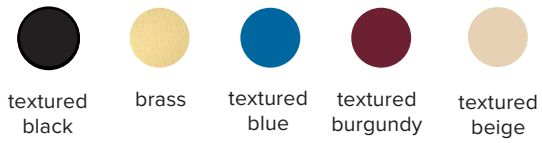

CORD SYSTEM FINISH globe holders & cords