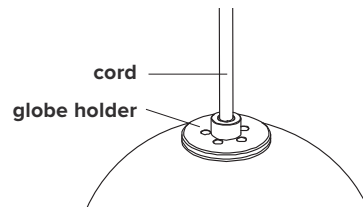

CORD SYSTEM FINISH globe holders & cords