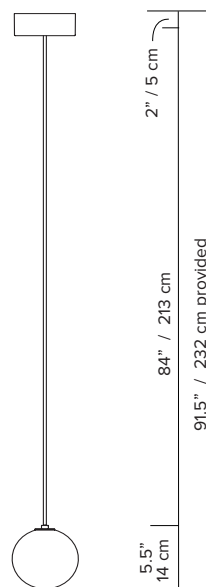

## LAURENT 10

The Laurent Collection distills the milk globe to its essential relationship between circle and sphere. A series of thin forms compliment the Laurent globes—forms that carve through space, moving between line, surface, and volume. These forms combine in endless patterns, making it possible for an installation of Laurent lamps to inhabit any space with subtlety and quiet strength.

|                        |   |
|------------------------|---|
| <b>type:</b>           | pendant   |
| <b>construction:</b>   | handblown opaline glass globe<br>powder coated aluminium or brass hardware<br>polyester cord  |
| <b>specifications:</b> | source: LED lamp provided (G9 base)<br>power consumption: 4,5W<br>lumen output: 319lm<br>colour temperature: 2700K included<br>* 3000K available upon request<br>colour rendering index: 80 CRI standard<br>* ≥ 90 CRI upon request<br>expected lifetime: 25 000h   |
| <b>control:</b>        | refer to our recommended list of dimmer models  |
| <b>cord length:</b>    | 84" / 213 cm  |
| <b>weight:</b>         | 3.1 lb / 1.4 kg   |
| <b>certifications:</b> |     IP20 |
| <b>warranty:</b>       | 2 years   |

## ORDER GUIDE: SKU

| COLLECTION  | MODEL | CORD SYSTEM   | CANOPY  |
|-------------|-------|---|---|
| LRT Laurent | 10    | <b>BK</b> black<br><b>BR</b> brass<br><b>BE</b> blue<br><b>BU</b> burgundy<br><b>BG</b> beige | <b>BK</b> black<br><b>BE</b> blue<br><b>BU</b> burgundy<br><b>TU</b> turquoise<br><b>WH</b> white |
| LRT         | 10    | BK  | BK = LRT10BKBK<br>example   |