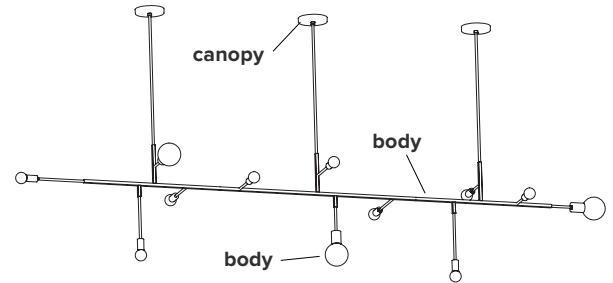

**type:** suspension

**construction:** brass body and hardware  
milk glass globes

**specifications:** source: LED lamp provided (G9 base)  
power consumption: 9 x 4.5W, 3 x 3.5W  
lumen output: 3822lm  
colour temperature: 2700K included  
\* 3000K available upon request  
colour rendering index: 80 CRI standard  
\* ≥ 90 CRI upon request  
expected lifetime: 25 000h

refer to our recommended list of dimmer models

**control:** height to be specified upon order

**total height:** 14 lb / 6.3 kg

**weight:**

**certifications:**     IP20  
2 years

**warranty:**

## ORDER GUIDE: SKU

<u>COLLECTION</u>	<u>MODEL</u>	<u>FINISH (body and hardware)</u>	
CLI cliff	08	BR	brass
		GR	graphite
CLI	08	BR	= CLI08BR <b>example</b>