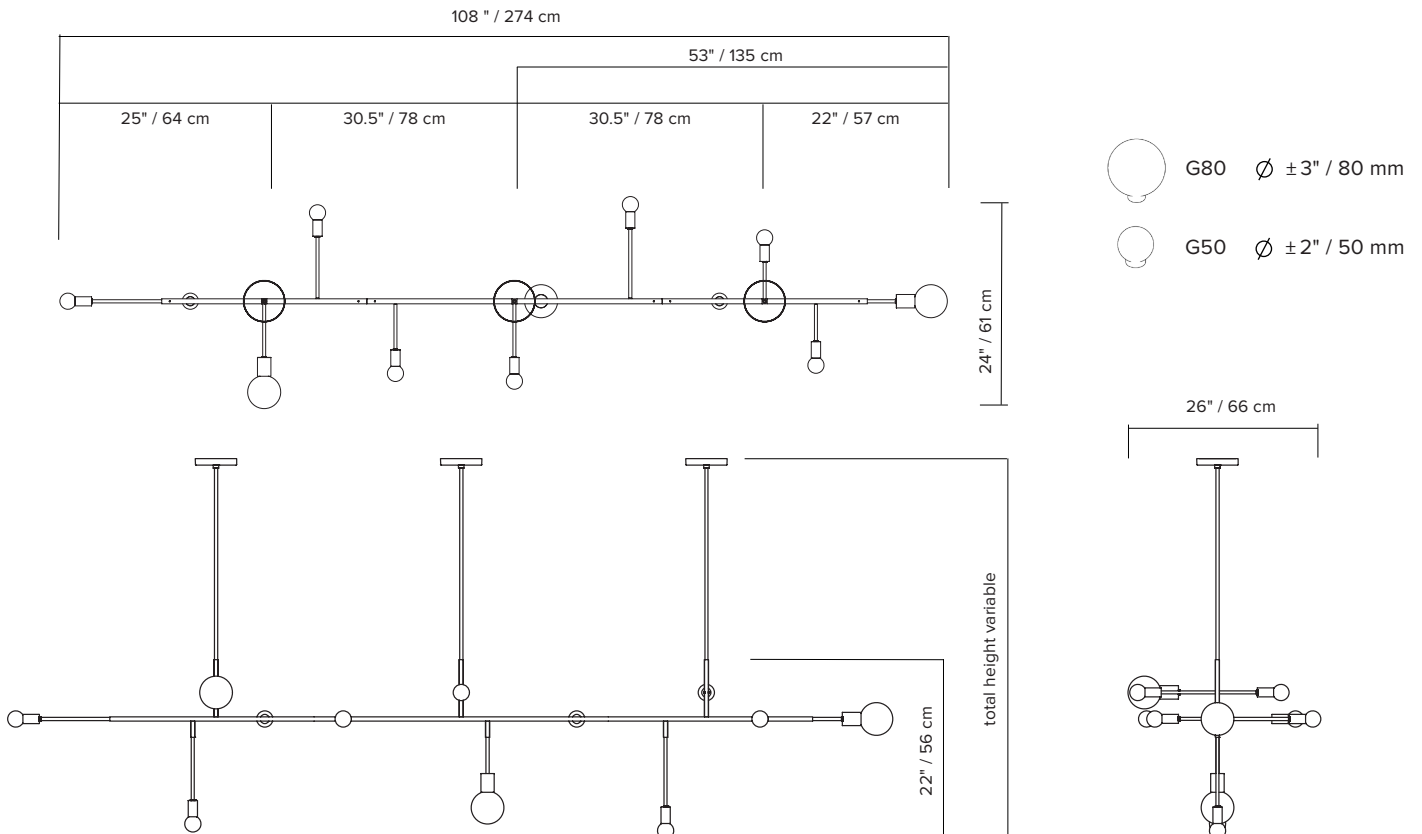

**type:** suspension

**construction:** brass body and hardware  
milk glass globes

**specifications:** source: LED lamp provided (G9 base)  
power consumption: 9 x 4.5W, 3 x 3.5W  
lumen output: 3822lm  
colour temperature: 2700K included  
\* 3000K available upon request  
colour rendering index: 80 CRI standard  
\* ≥ 90 CRI upon request  
expected lifetime: 25 000h

refer to our recommended list of dimmer models

**control:** height to be specified upon order

**total height:** 14 lb / 6.3 kg

**weight:**

**certifications:**     IP20  
2 years

**warranty:**