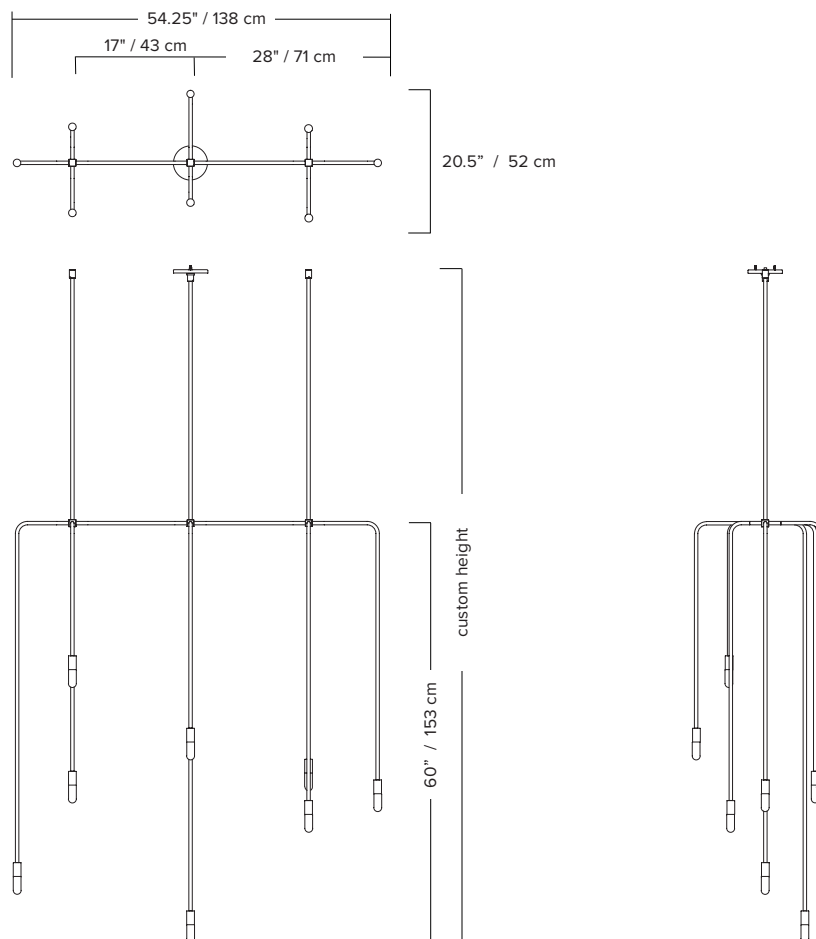

BEAUBIEN ATELIER 01

Guided by the images of a waterfall and a weeping willow, the Beaubien Atelier 01 provides a vertical focal point that elevates the room it lives in.

When viewed from afar, its delicate rose hue seems to change before our very eyes, as if the light itself was warming up; the elusive nature of the Beaubien Atelier 01 creates a dreamlike, meditative atmosphere, both comforting and striking.

type:	suspension
construction:	powder coated aluminum and brass body milk glass tube
specifications:	source: LED lamp provided (G9 base) power consumption: 8 x 3.5W lumen output: 2400lm colour temperature: 2700K included * 3000K available upon request colour rendering index: 80 CRI standard * ≥ 90 CRI upon request expected lifetime: 25 000h
control:	refer to our recommended list of dimmer models
weight:	min. 7.5lb / 3.4kg
certifications:	    IP20
warranty:	2 years

*dimensions are approximate and may vary slightly

ORDER GUIDE: SKU

<u>COLLECTION</u>	<u>MODEL</u>	<u>FINISH</u>
BEA Beaubien	51	DP dusty pink
BEA	51	DP = BEA51DP example

FINISH

textured
dusty pink

NOTES:

- must be installed by an electrician
- not protected against liquids (refer to IP20)
- additional charges for modifications or for special orders
- please refer to maintenance sheet on website for cleaning instructions