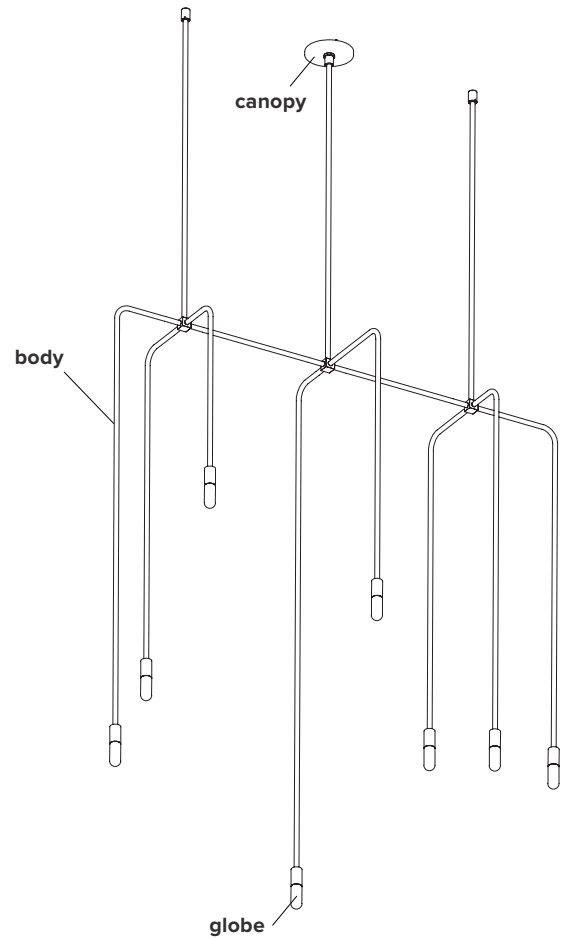

type:	suspension
construction:	powder coated aluminum and brass body milk glass tube
specifications:	source: LED lamp provided (G9 base) power consumption: 8 x 3.5W lumen output: 2400lm colour temperature: 2700K included * 3000K available upon request colour rendering index: 80 CRI standard * ≥ 90 CRI upon request expected lifetime: 25 000h
control:	refer to our recommended list of dimmer models
weight:	min. 7.5lb / 3.4kg
certifications:	    IP20
warranty:	2 years

*dimensions are approximate and may vary slightly

ORDER GUIDE: SKU

<u>COLLECTION</u>	<u>MODEL</u>	<u>FINISH</u>
BEA Beaubien	51	DP dusty pink
BEA	51	DP = BEA51DP example

FINISH

textured
dusty pink

NOTES:

- must be installed by an electrician
- not protected against liquids (refer to IP20)
- additional charges for modifications or for special orders
- please refer to maintenance sheet on website for cleaning instructions