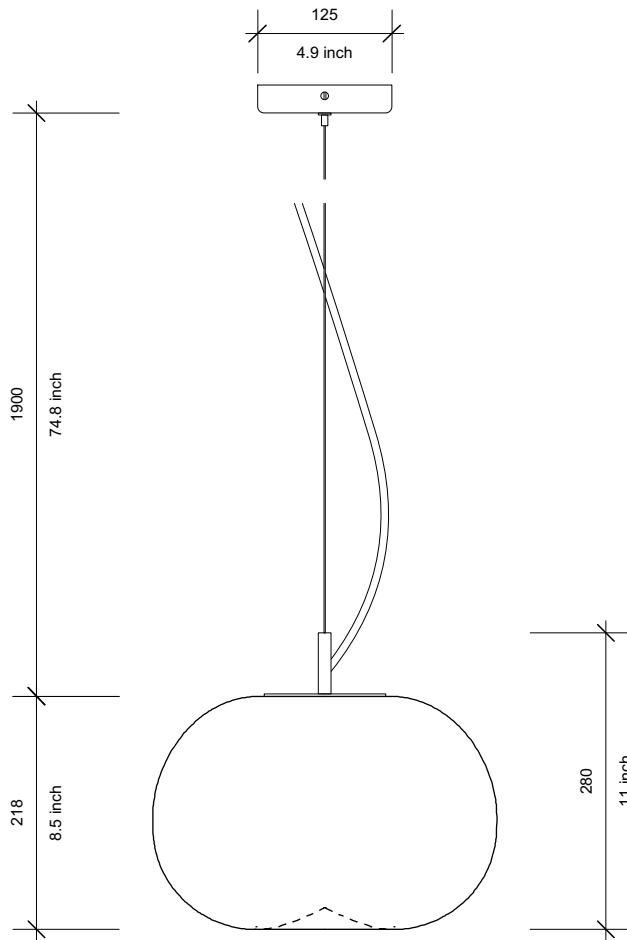

### Dimensions & weight

Ø321mm, H.280mm, 3kg

Ø12.6inch, H.11inch, 6.6lb

### Lamp type & wattage

- E27 lamp holder, max 15W LED (bulb not included)
- USA: E26 lamp holder, max 15W LED (bulb not included)
- Dimmable (if used with compatible dimming controls and bulbs)

## Dimensions- Side view

## Dimensions- Top view