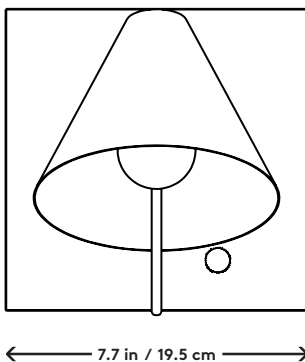

Mega Sconce - Square
Matter Made, 2016

Product Type	Sconce
Materials	Aluminum
Dimensions	D 7.2" x W 7.7" x H 7.8" D 18.2cm x W 19.5cm x H 19.8cm
Finishes	● Black ● Satin Brass
Weight	5lbs 2kgs
Shipping	Carton L 10" x W 10" x H 10" L 25.4cm x W 25.4cm x H 25.4cm
Shipping Weight	8lbs 3.6kgs
Lead Time	2-3 weeks
Light Source	G16 Candelabra Globe Bulb (included) Intl. Orders: E14 Globe bulb (not included) 2700k 340-450lm 40W 120V / 220V input
Dimming	Rotary dimmer (standard) Inline dimmer (optional) Hardwired for Triac (optional)
Certification	UL (hardwired only)