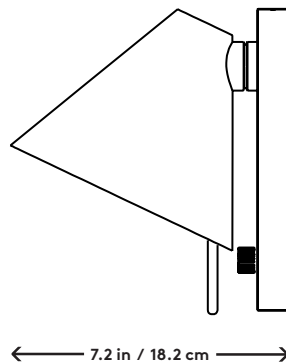

Mega Sconce - Square
Matter Made, 2016

Product Type	Sconce
Materials	Aluminum
Dimensions	D 7.2" x W 7.7" x H 7.8" D 18.2cm x W 19.5cm x H 19.8cm
Finishes	● Black ● Satin Brass
Weight	5lbs 2kgs
Shipping	Carton L 10" x W 10" x H 10" L 25.4cm x W 25.4cm x H 25.4cm
Shipping Weight	8lbs 3.6kgs
Lead Time	2-3 weeks
Light Source	G16 Candelabra Globe Bulb (included) Intl. Orders: E14 Globe bulb (not included) 2700k 340-450lm 40W 120V / 220V input
Dimming	Rotary dimmer (standard) Inline dimmer (optional) Hardwired for Triac (optional)
Certification	UL (hardwired only)