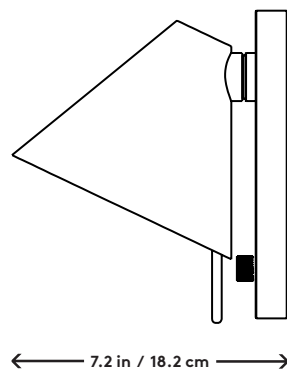

Mega Sconce - Circle
Matter Made, 2016

Product Type	Sconce
Materials	Aluminum
Dimensions	Dia 8" x D 7.2" Dia 20.3cm x D 18.2cm
Finishes	● Black ● Satin Brass
Weight	5lbs 2kgs
Shipping	Carton L 10" x W 10" x H 10" L 25.4cm x W 25.4cm x H 25.4cm
Shipping Weight	8lbs 3.6kgs
Lead Time	2-3 weeks
Light Source	G16 Candelabra Globe Bulb (included) Intl. Orders: E14 Globe bulb (not included) 2700k 340-450lm 40W/G16 120V / 220V input
Dimming	Rotary dimmer (standard) Inline dimmer (optional) Hardwired for Triac (optional)
Certification	UL (hardwired only)