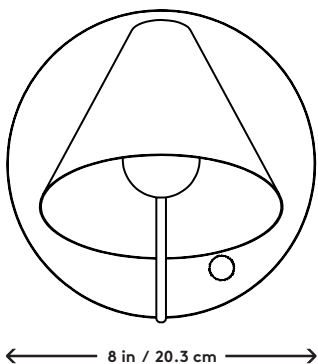

Mega Sconce - Circle
Matter Made, 2016

Product Type	Sconce
Materials	Aluminum
Dimensions	Dia 8" x D 7.2" Dia 20.3cm x D 18.2cm
Finishes	● Black ● Satin Brass
Weight	5lbs 2kgs
Shipping	Carton L 10" x W 10" x H 10" L 25.4cm x W 25.4cm x H 25.4cm
Shipping Weight	8lbs 3.6kgs
Lead Time	2-3 weeks
Light Source	G16 Candelabra Globe Bulb (included) Intl. Orders: E14 Globe bulb (not included) 2700k 340-450lm 40W/G16 120V / 220V input
Dimming	Rotary dimmer (standard) Inline dimmer (optional) Hardwired for Triac (optional)
Certification	UL (hardwired only)