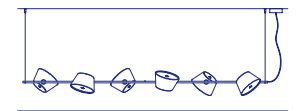

**Satellite shades**

- Off-white (Ral 1013)
- Black (Ral 9011)
- Sand (Ral 7032)
- Orange (Ral 2000)
- Brown Grey (Ral 7013)
- Green (Ral 6025)
- Blue (Ral 5024)

Central shade in white or black lacquered aluminum, to which are attached three satellite shades that can be rotated through 360° and they can be combined in black, off-white, orange, brown, green or sand. An opalescent methacrylate diffuser over the open end softens the light.

- [Download](#) Assembly Instructions
- [Download](#) Photometric Data
- [Download](#) 2D
- [Download](#) 3D

**Range**

Black electrical cord

**Watch the video**

[marsetusa@marset.com](mailto:marsetusa@marset.com)  
[www.marset.com](http://www.marset.com)