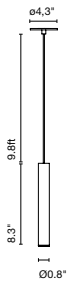

Milana

Jaume Ram3rez

marset

Milana

Milana 32

Milana 47

Milana
LED SMD 8.3W 700mA
2700K CRI90
Source Lumens - 730lm
(included)

Triac phase control dimmer
(100-120V)

Optics.

Black electrical cord

Tubular structure and lacquered aluminum shade with a translucent polycarbonate diffuser. Cable with a counterweight that allows moving the lamp throughout the space. Recessed canopy.