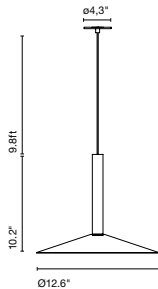

Milana

Jaume Ram3rez

marset

Milana

Milana 32

Milana 47

Milana
LED SMD 8.3W 700mA
2700K CRI90
Source Lumens - 730lm
(included)

Triac phase control dimmer
(100-120V)