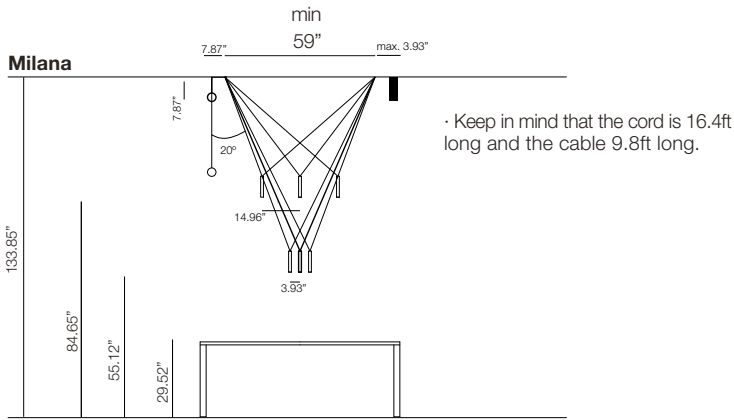

marsetusa@marset.com

⚠ WARNING. California Proposition 65 Warning for California Consumers. This product can expose you to chemicals including wood dust and lead which are known to the State of California to cause cancer or birth defects or other reproductive harm. For more information go to www.P65Warnings.ca.gov

Moving the point of light, that's the idea behind the new design by Jaime Ramirez. Milana involves a system of modular suspension lamps that combine with one another and can be moved both vertically and horizontally.