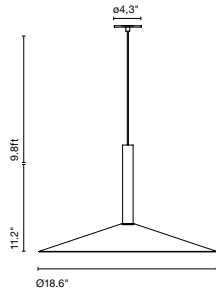

Milana

Jaume Ram3rez

marset

Milana

Milana 32

Milana 47

Milana
LED SMD 8.3W 700mA
2700K CRI90
Source Lumens - 730lm
(included)

Triac phase control dimmer
(100-120V)