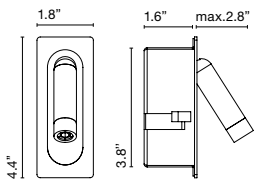

## Daniel López

**marset**

**Ledtube mini**

**Ledtube mini spot**

**Range of positions**

The Ledtube mini offers a new size to fill the gap: the same design but smaller and more compact while maintaining the proportions of the original.

**Ledtube mini**

LED 3.6W 700mA 2700K  
CRI90  
Source lumens - 132lm (included)

**Ledtube mini spot**

LED 3.6W 700mA 2700K  
CRI90  
Source lumens - 132lm (included)

Optics

Injected aluminum structure and a frontal piece of transparent polycarbonate. Honeycomb grill to avoid glare. Incorporated switch to turn the lamp on when opened and off when folded away, except in the spot version.