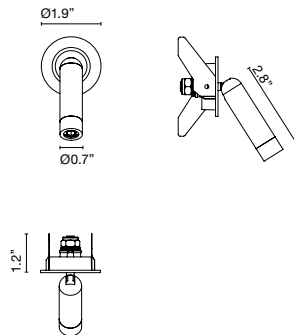

## Daniel López

**marset**

**Ledtube mini**

**Ledtube mini spot**

**Range of positions**

The Ledtube mini offers a new size to fill the gap: the same design but smaller and more compact while maintaining the proportions of the original.

**Ledtube mini**

LED 3.6W 700mA 2700K  
CRI90  
Source lumens - 132lm (included)

**Ledtube mini spot**

LED 3.6W 700mA 2700K  
CRI90  
Source lumens - 132lm (included)

Optics

Injected aluminum structure and a frontal piece of transparent polycarbonate. Honeycomb grill to avoid glare. Incorporated switch to turn the lamp on when opened and off when folded away, except in the spot version.