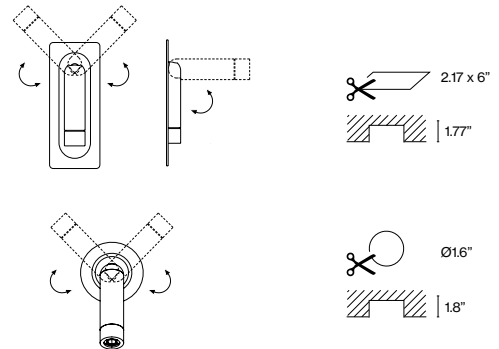

## Daniel López

**marset**

**Ledtube mini**

**Ledtube mini spot**

**Range of positions**

The Ledtube mini offers a new size to fill the gap: the same design but smaller and more compact while maintaining the proportions of the original.

**Ledtube mini**

LED 3.6W 700mA 2700K  
CRI90  
Source lumens - 132lm (included)

**Ledtube mini spot**

LED 3.6W 700mA 2700K  
CRI90  
Source lumens - 132lm (included)

Optics

Injected aluminum structure and a frontal piece of transparent polycarbonate. Honeycomb grill to avoid glare. Incorporated switch to turn the lamp on when opened and off when folded away, except in the spot version.