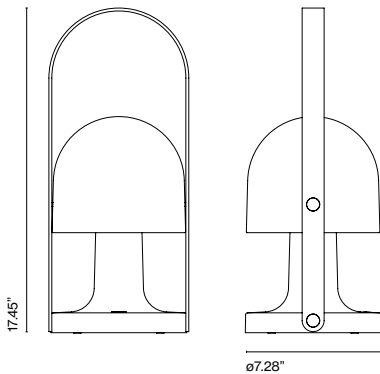

FollowMe Plus **Inma Bermúdez**

marset

FollowMe Plus

FollowMe Plus

LED SMD 3.2W 1A 2700K 5V
Delivered lumens - 290lm
(included)

● White-Oak

Battery life:
5 hours in peak power
10 hours in half power
20 hours in a quarter power

Battery charging time: 10h.

Watch the video

marsetusa@marset.com

Rocking opal diffuser and white matte polycarbonate body. Plywood handle with natural oak veneer, brass switch and construction details. Five hours of battery life at peak performance.