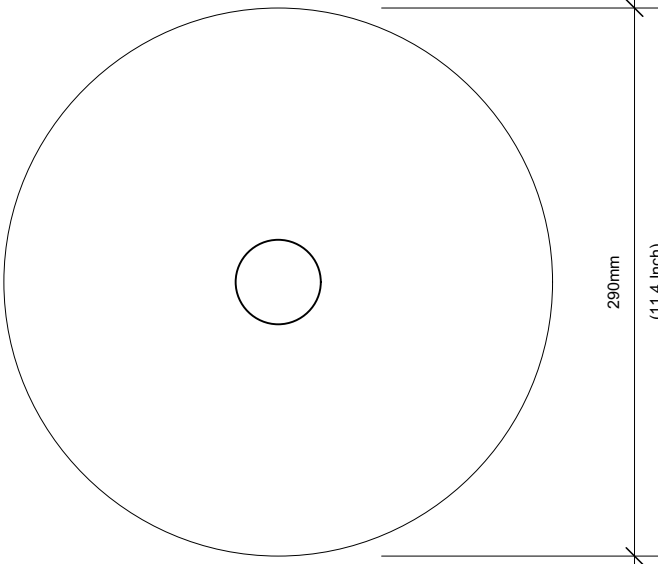

**Design by**

Thomas Housden

Material & finish

Recycled ceramic and glass 'stone' shade
Aluminium mounting plate

Colour options

Desert / Dust / Smoke

Dimensions & weight

Ø 290mm, D 75mm from wall, 1.8-2.1kg

Ø 3.14 inch, H 5.11 inch, 13.6lb

Wall Back Box - Min 55mm depth

Light source

Front illumination:

EU - 1 x E14 3W LED (bulb supplied)

USA - 1 x E12 3W LED (bulb not supplied)

(Recommended bulb is the Porcelain I by Tala)

Dimensions- Front view

Dimensions- Side view