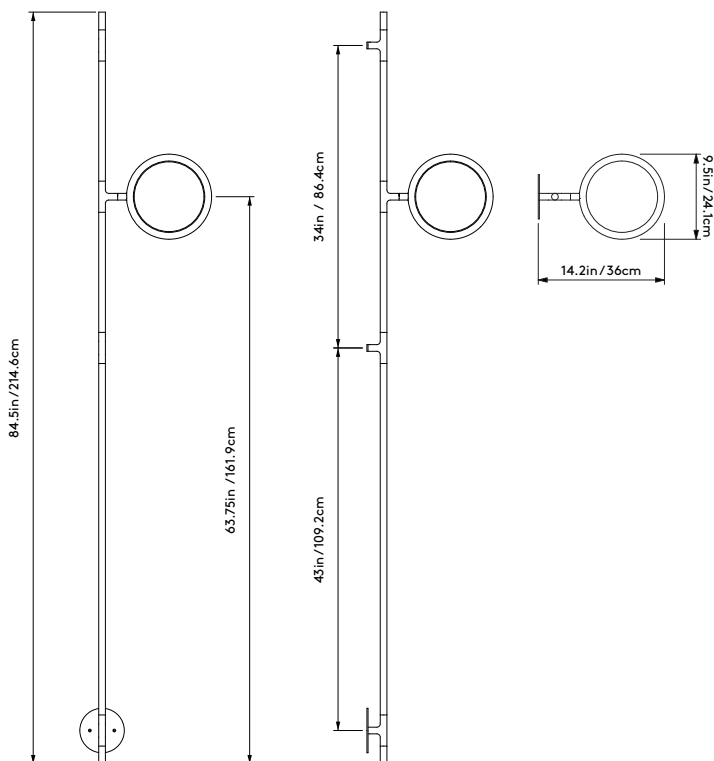

## Discus Wall Climber 1

Jamie Gray, 2016

<b>Product Type</b>	Sconce
<b>Materials</b>	Brass, Aluminum, Glass
<b>Dimensions</b>	L 14.2" x W 9.5" x H 84.5" L 36cm x W 24.1cm x H 214.6cm
<b>Finishes</b>	● Satin Brass ● Satin Blackened Brass
<b>Weight</b>	10lbs 5kgs
<b>Shipping</b>	<b>Crated</b> L 87.5" x W 18" x H 6" L 222.3cm x W 45.7cm x H 15.2cm
<b>Shipping Weight</b>	100lbs 45.4kgs
<b>Lead Time</b>	8-10 weeks
<b>Light Source</b>	3528 LEDs 2700k or 3000k 420.4lm 14.7W 120V / 220V input
<b>LED Driver</b>	RCL015-0350A
<b>Dimming</b>	120V: Triac, 0-10V, ELV 220V: 0-10V Inline dimmer switch (optional)
<b>Certification</b>	Hardwired version: UL, CE

### UPON ORDERING THIS FIXTURE

Specify the required drop length, LED color temperature and if the driver will be installed locally or remotely.