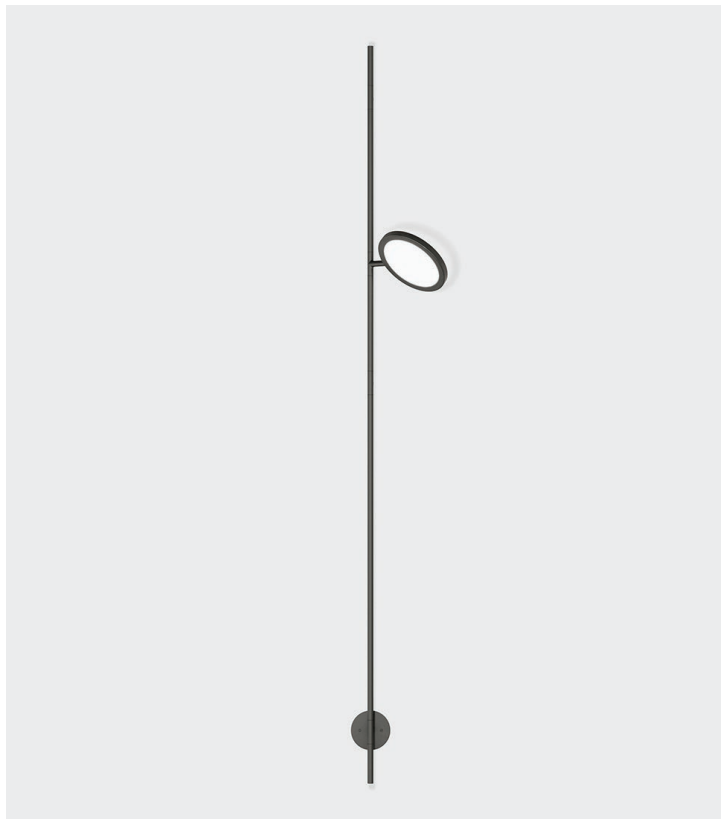

## Discus Wall Climber 1

Jamie Gray, 2016

<b>Product Type</b>	Sconce
<b>Materials</b>	Brass, Aluminum, Glass
<b>Dimensions</b>	L 14.2" x W 9.5" x H 84.5" L 36cm x W 24.1cm x H 214.6cm
<b>Finishes</b>	● Satin Brass ● Satin Blackened Brass
<b>Weight</b>	10lbs 5kgs
<b>Shipping</b>	<b>Crated</b> L 87.5" x W 18" x H 6" L 222.3cm x W 45.7cm x H 15.2cm
<b>Shipping Weight</b>	100lbs 45.4kgs
<b>Lead Time</b>	8-10 weeks
<b>Light Source</b>	3528 LEDs 2700k or 3000k 420.4lm 14.7W 120V / 220V input
<b>LED Driver</b>	RCL015-0350A
<b>Dimming</b>	120V: Triac, 0-10V, ELV 220V: 0-10V Inline dimmer switch (optional)
<b>Certification</b>	Hardwired version: UL, CE

### UPON ORDERING THIS FIXTURE

Specify the required drop length, LED color temperature and if the driver will be installed locally or remotely.