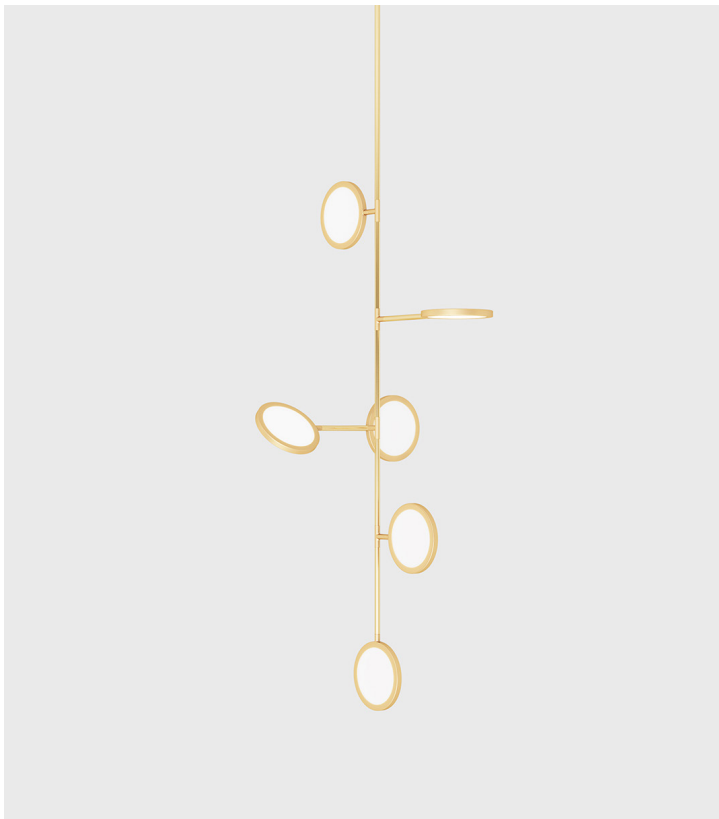

Discus Vine 6

Jamie Gray, 2016

<b>Product Type</b>	Pendant
<b>Materials</b>	Brass, Aluminum, Glass
<b>Dimensions</b>	L 10" x W 33.5" x H 71.8" L 25.4cm x W 85cm x H 182.4cm
<b>Finishes</b>	● Satin Brass ● Satin Blackened Brass
<b>Weight</b>	35lbs 16kgs
<b>Shipping</b>	<b>Carton</b> L 76" x W 38" x H 6" L 193cm x W 96.5cm x H 15.2cm
<b>Shipping Weight</b>	115lbs 52.2kgs
<b>Lead Time</b>	8-10 weeks
<b>Light Source</b>	3528 LEDs 2700k or 3000k 2522lm 94W 120V / 220V input
<b>LED Driver</b>	NPF-120D-24
<b>Dimming</b>	0-10V
<b>Canopy</b>	Dia 10.75" x H 1.75" / Dia 27.3cm x H 4.45cm Canopies (Provided)
<b>Drop Length</b>	36" / 91.4cm drop provided Custom drops are made per order and cannot be adjusted on site
<b>Certification</b>	UL, CE

**UPON ORDERING THIS FIXTURE**

Specify the required drop length, LED color temperature and if the driver will be installed locally or remotely.