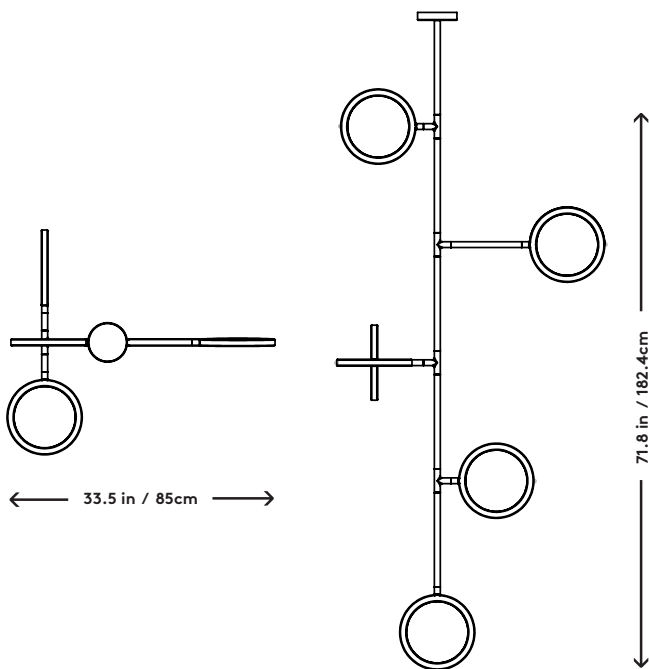

Discus Vine 6

Jamie Gray, 2016

<b>Product Type</b>	Pendant
<b>Materials</b>	Brass, Aluminum, Glass
<b>Dimensions</b>	L 10" x W 33.5" x H 71.8" L 25.4cm x W 85cm x H 182.4cm
<b>Finishes</b>	● Satin Brass ● Satin Blackened Brass
<b>Weight</b>	35lbs 16kgs
<b>Shipping</b>	<b>Carton</b> L 76" x W 38" x H 6" L 193cm x W 96.5cm x H 15.2cm
<b>Shipping Weight</b>	115lbs 52.2kgs
<b>Lead Time</b>	8-10 weeks
<b>Light Source</b>	3528 LEDs 2700k or 3000k 2522lm 94W 120V / 220V input
<b>LED Driver</b>	NPF-120D-24
<b>Dimming</b>	0-10V
<b>Canopy</b>	Dia 10.75" x H 1.75" / Dia 27.3cm x H 4.45cm Canopies (Provided)
<b>Drop Length</b>	36" / 91.4cm drop provided Custom drops are made per order and cannot be adjusted on site
<b>Certification</b>	UL, CE

**UPON ORDERING THIS FIXTURE**

Specify the required drop length, LED color temperature and if the driver will be installed locally or remotely.