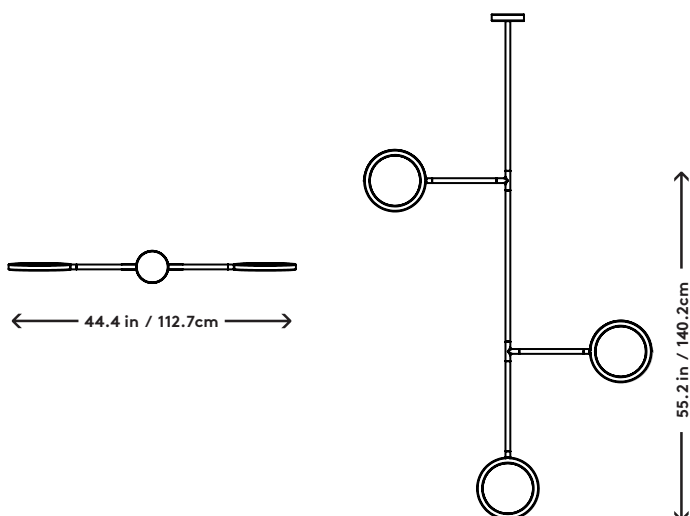

Discus Vine 3

Jamie Gray, 2016

Product Type	Pendant
Materials	Brass, Aluminum, Glass
Dimensions	L 10" x W 44.4" x H 55.2" L 25.4cm x W 112.7cm x H 140.2cm
Finishes	● Satin Brass ● Satin Blackened Brass
Weight	12.5lbs 6kgs
Shipping	Crated L 62" x W 50" x H 9" L 157.5cm x W 127cm x H 22.9cm
Shipping Weight	75lbs 34kgs
Lead Time	4-6 weeks
Light Source	3528 LEDs 2700k or 3000k 1261lm 47W 120V / 220V input
LED Driver	RCL050-1050A
Dimming	Triac, 0-10V, ELV
Canopy	Dia 6.75" x H 1.33" / Dia 17.2cm x H 3.4cm Canopy (Provided)
Drop Length	36" / 91.4cm drop provided Custom drops are made per order and cannot be adjusted on site
Certification	UL, CE

UPON ORDERING THIS FIXTURE

Specify the required drop length, LED color temperature and if the driver will be installed locally or remotely.